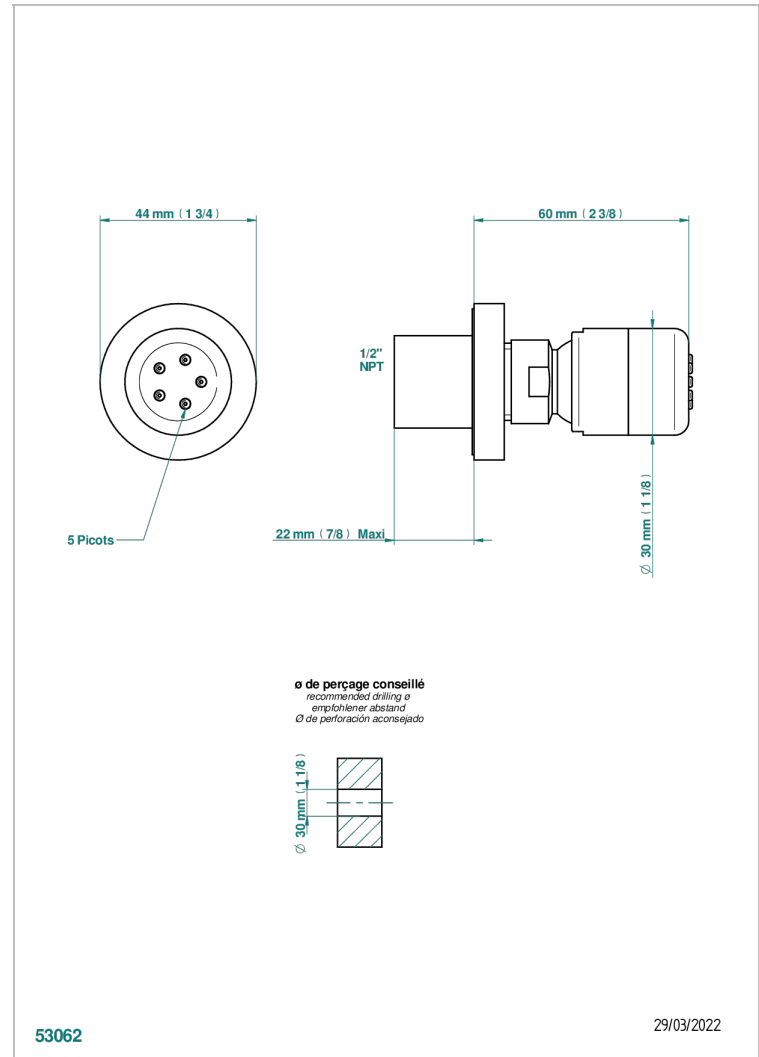

# ZOOM.5

U4J-290/BUS

Body spray 1/2" with Easyclean system

## CHARACTERISTIC

- Zoom.5
- Body spray 1/2" with Easyclean system