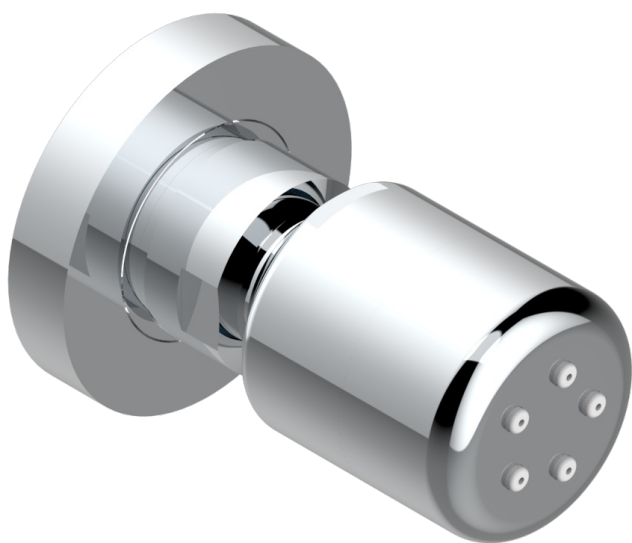

ESTRELA METAL INLAYS

U3L-290/BUS

Body spray 1/2" with Easyclean system

THG®
PARIS

53062

29/03/2022

CHARACTERISTIC

- Estrela Metal inlays
- Body spray 1/2" with Easyclean system

AVAILABLE FINITIONS

Black ceram - D30
Blush PVD - H62
Brass color PVD - H49
Brown bronze color PVD - F33
Chrome polished - A02
Gold color PVD - H52

Gold mat - F07
Gold polished - F01
Graphite PVD - H64
Matt Umber PVD - H67
Matt blush PVD - H60
Matt brass color PVD - H50

Matt brown bronze color PVD - F34
Matt chrome (American satin) - C02
Matt gold color PVD - H53
Matt graphite PVD - H65
Matt nickel (American satin) - C01
Matt nickel color PVD - H56

Natural smoked Brass - A13
Nickel antique / Sovereign - H28
Nickel color PVD - H55
Nickel polished - B01
Polished chrome with gold inlay - GA1
Soft gold - F30

Soft matt gold - F31
Umber PVD - H66