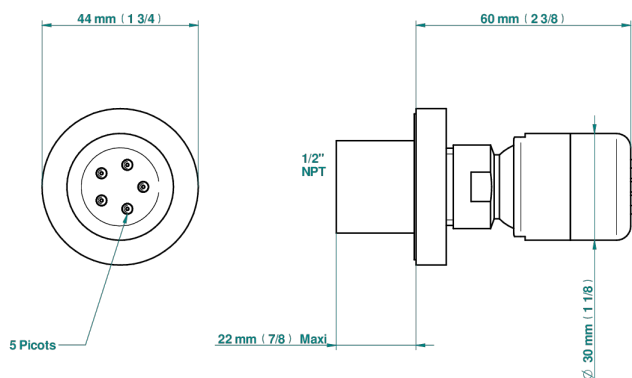

ESTRELA METAL INLAYS

U3L-290/BUS

Body spray 1/2" with Easyclean system

THG®
PARIS

53062

29/03/2022

CHARACTERISTIC

- Estrela Metal inlays
- Body spray 1/2" with Easyclean system

AVAILABLE FINITIONS

Black ceram - D30
Blush PVD - H62
Brass color PVD - H49
Brown bronze color PVD - F33
Chrome polished - A02
Gold color PVD - H52

Gold mat - F07
Gold polished - F01
Graphite PVD - H64
Matt Umber PVD - H67
Matt blush PVD - H60
Matt brass color PVD - H50

Matt brown bronze color PVD - F34
Matt chrome (American satin) - C02
Matt gold color PVD - H53
Matt graphite PVD - H65
Matt nickel (American satin) - C01
Matt nickel color PVD - H56

Natural smoked Brass - A13
Nickel antique / Sovereign - H28
Nickel color PVD - H55
Nickel polished - B01
Polished chrome with gold inlay - GA1
Soft gold - F30

Soft matt gold - F31
Umber PVD - H66