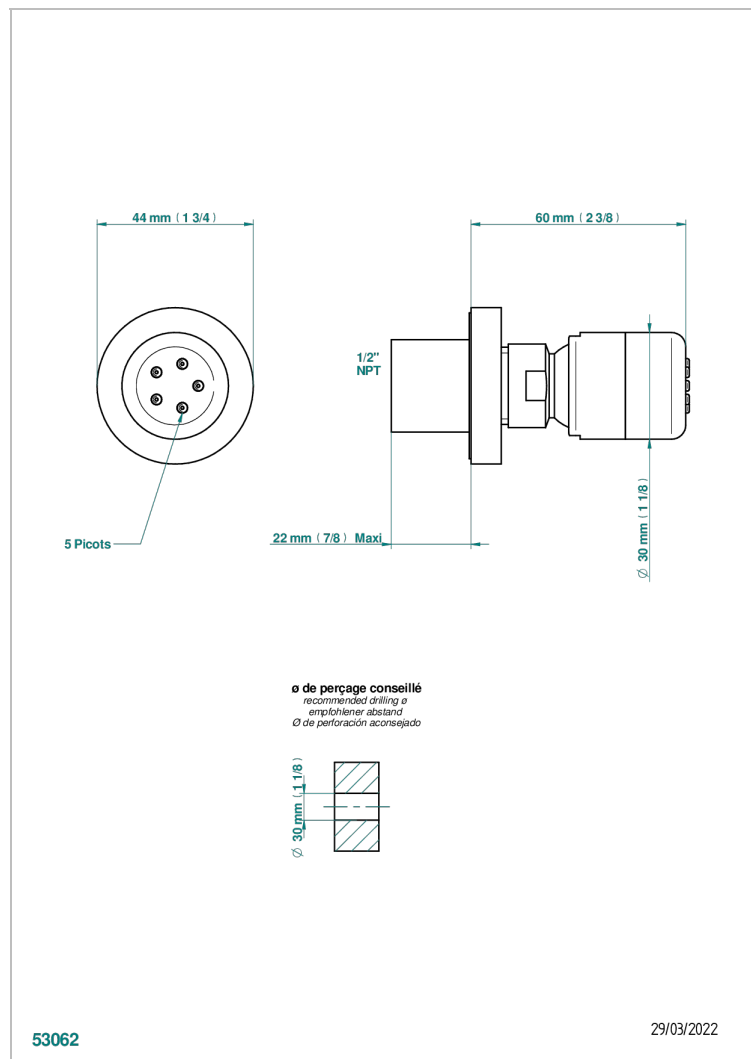

ESTRELA WITH LEVER HANDLES

U3K-290/BUS

Body spray 1/2" with Easyclean system

THG[®]
PARIS

CHARACTERISTIC

- Estrela with lever handles
- Body spray 1/2" with Easyclean system

AVAILABLE FINITIONS

Black ceram - D30
Blush PVD - H62
Brass color PVD - H49
Brown bronze color PVD - F33
Chrome polished - A02
Gold color PVD - H52