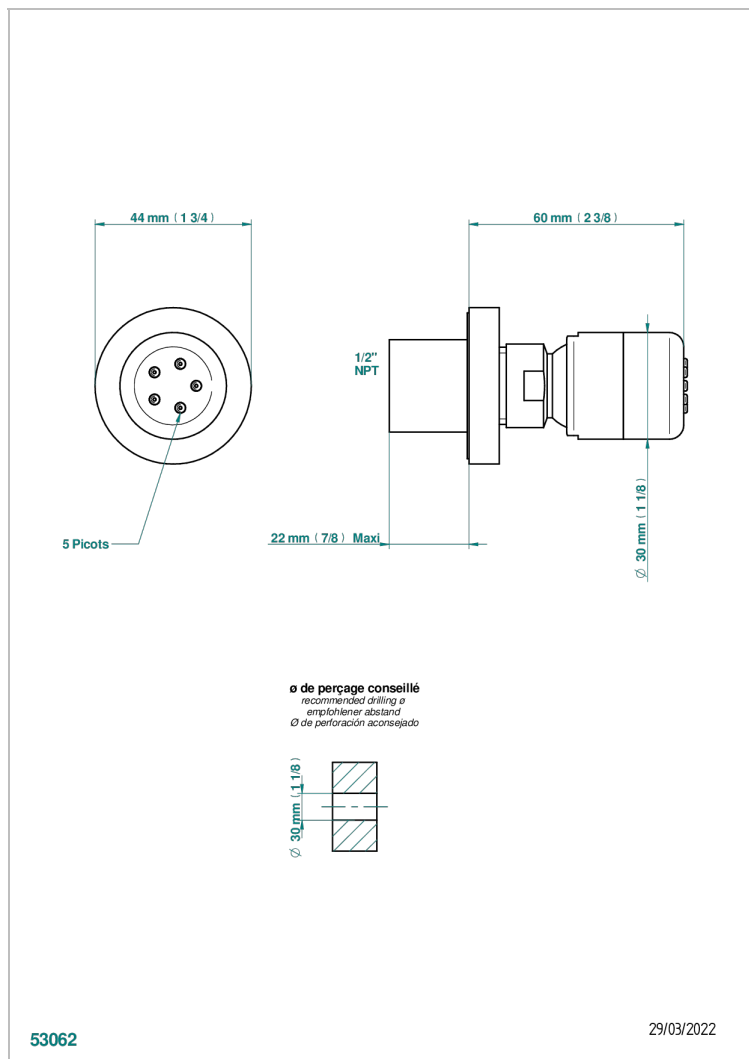

# METAMORPHOSE BLACK CERAMIC

G6D-290/BUS

Body spray 1/2" with Easyclean system

THG<sup>®</sup>  
PARIS

## CHARACTERISTIC

- Métamorphose Black Ceramic
- Body spray 1/2" with Easyclean system