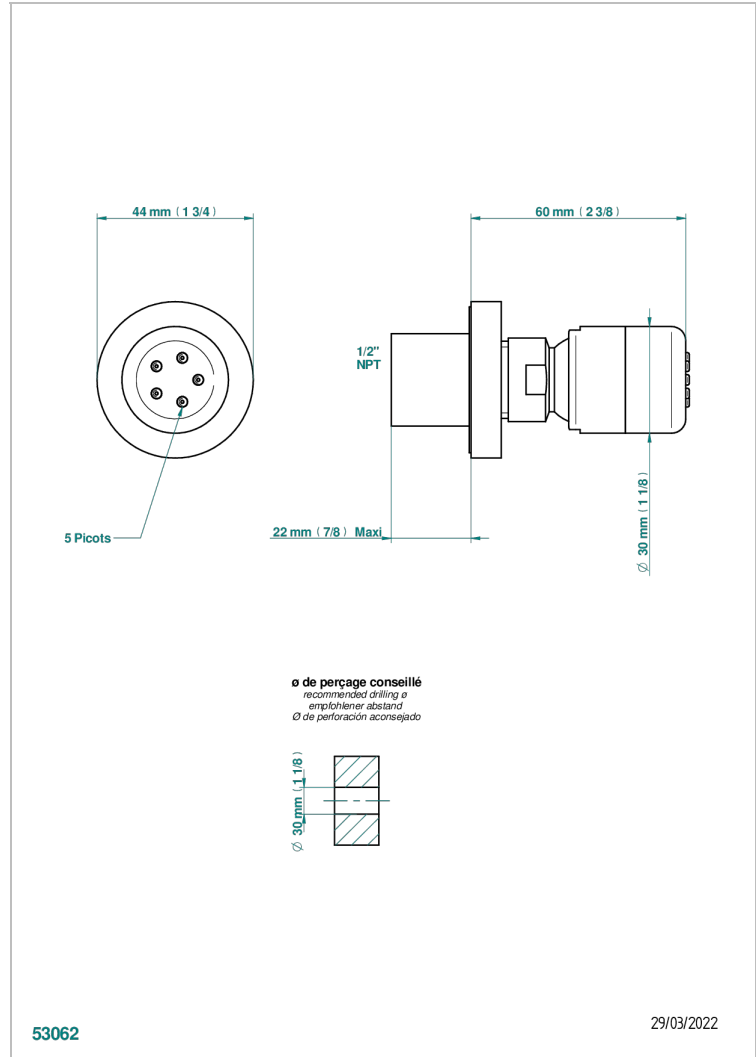

# METAMORPHOSE CARBON

G6C-290/BUS

Body spray 1/2" with Easyclean system

## CHARACTERISTIC

- Métamorphose Carbon
- Body spray 1/2" with Easyclean system