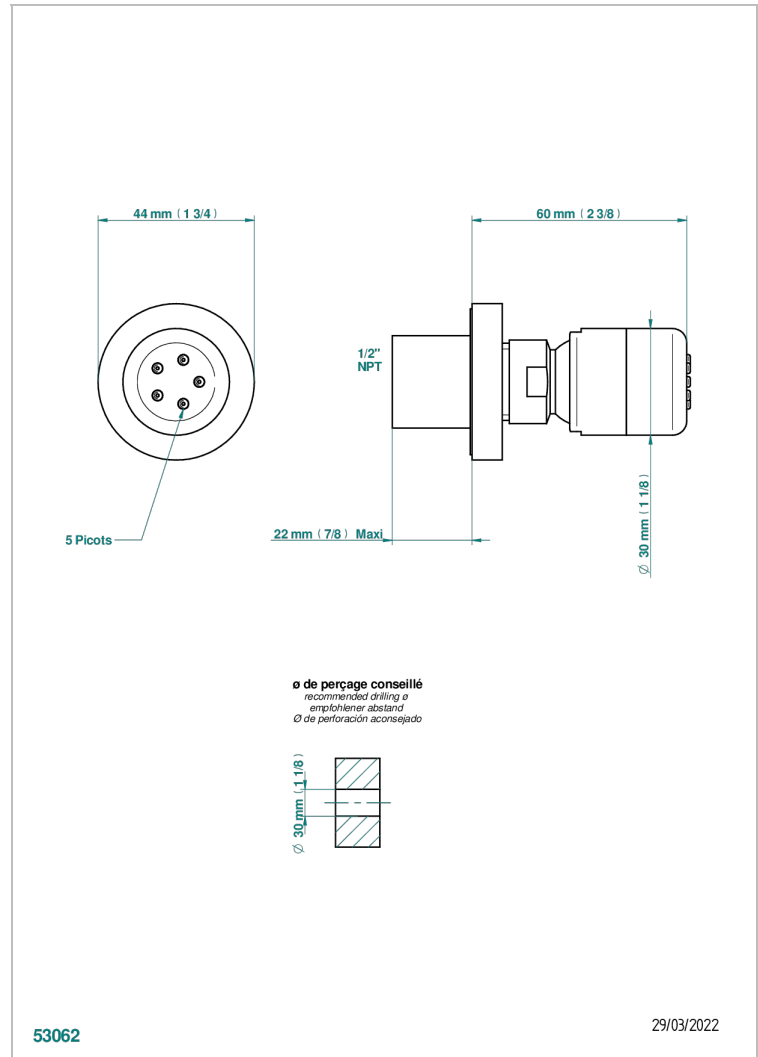

METAMORPHOSE

G6A-290/BUS

Body spray 1/2" with Easyclean system

THG[®]
PARIS

CHARACTERISTIC

- Métamorphose
- Body spray 1/2" with Easyclean system

AVAILABLE FINITIONS

Black ceram - D30
Blush PVD - H62
Brass color PVD - H49
Brown bronze color PVD - F33
Chrome polished - A02
Copper antique matt, coated - H07