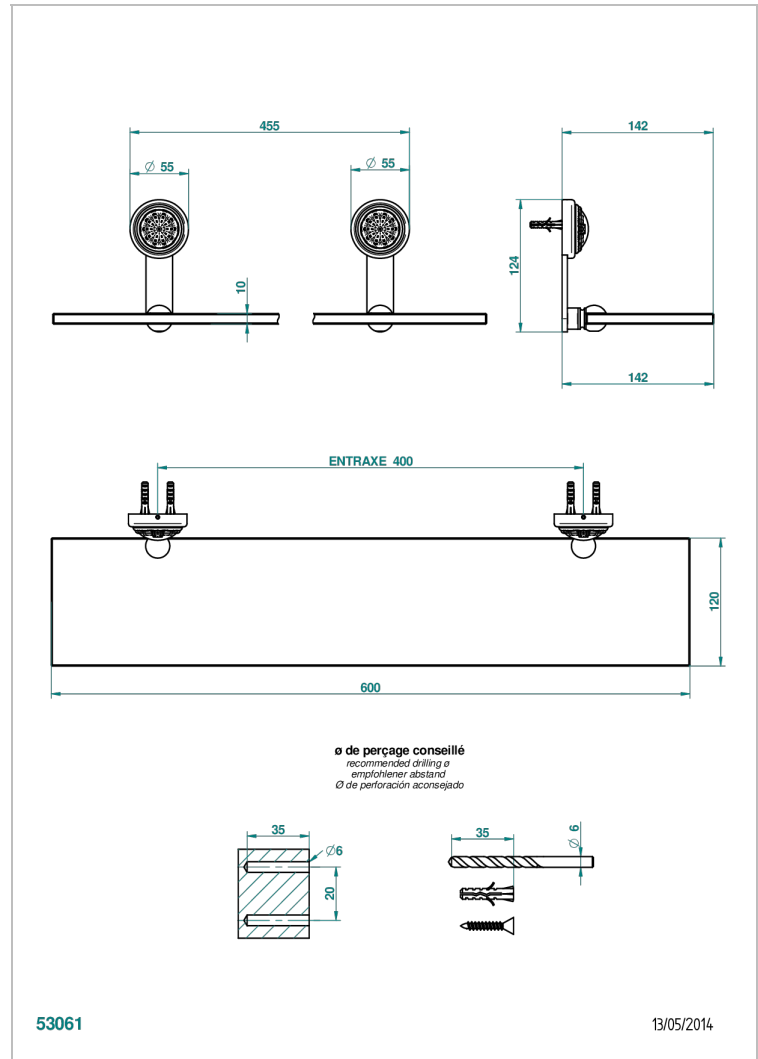

DAHLIA

A41-564

Glass shelf with brackets

THG[®]
PARIS

CHARACTERISTIC

- Dahlia
- Glass shelf with brackets

AVAILABLE FINITIONS

Black ceram - D30
Blush PVD - H62
Brass color PVD - H49
Brown bronze color PVD - F33
Chrome polished - A02
Chrome polished / gold polished - G02