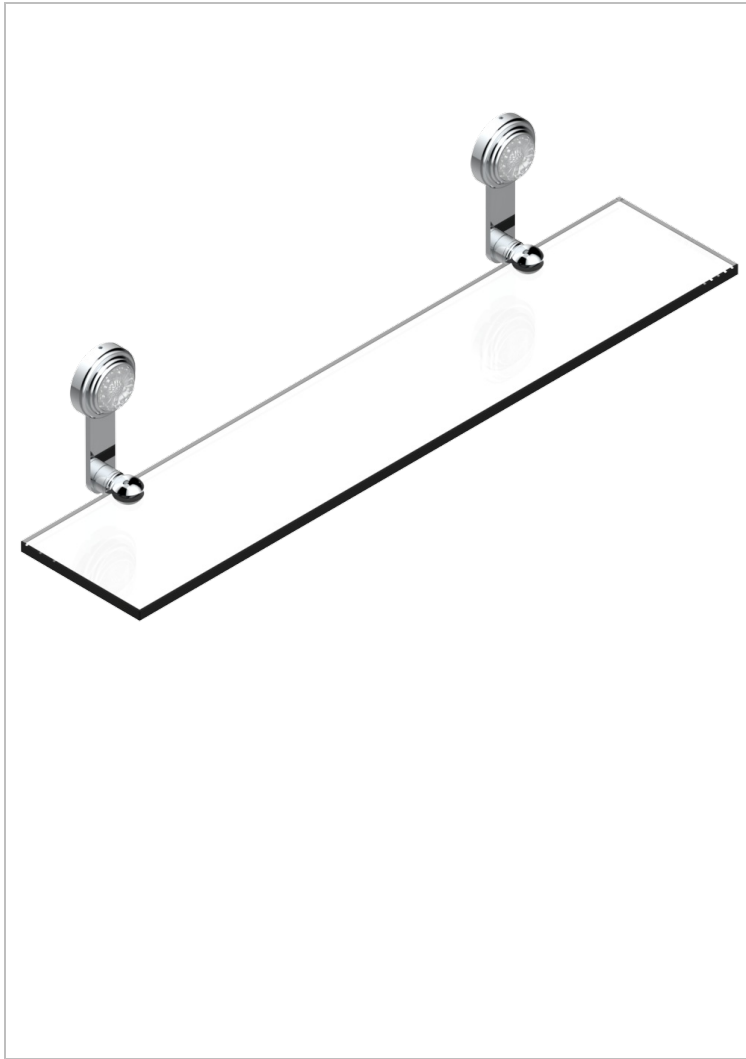

DAHLIA

A41-564

Glass shelf with brackets

THG[®]
PARIS

CHARACTERISTIC

- Dahlia
- Glass shelf with brackets

AVAILABLE FINITIONS

Black ceram - D30
Blush PVD - H62
Brass color PVD - H49
Brown bronze color PVD - F33
Chrome polished - A02
Chrome polished / gold polished - G02

Copper antique matt, coated - H07
Gold color PVD - H52
Gold mat - F07
Gold polished - F01
Graphite PVD - H64
Light coated bronze - D01

Matt Umber PVD - H67
Matt blush PVD - H60
Matt brass color PVD - H50
Matt brown bronze color PVD - F34
Matt chrome (American satin) - C02
Matt gold color PVD - H53

Matt graphite PVD - H65
Matt nickel (American satin) - C01
Matt nickel color PVD - H56
Nickel antique / Sovereign - H28
Nickel color PVD - H55
Nickel polished - B01

Soft gold - F30
Soft matt gold - F31
Umber PVD - H66