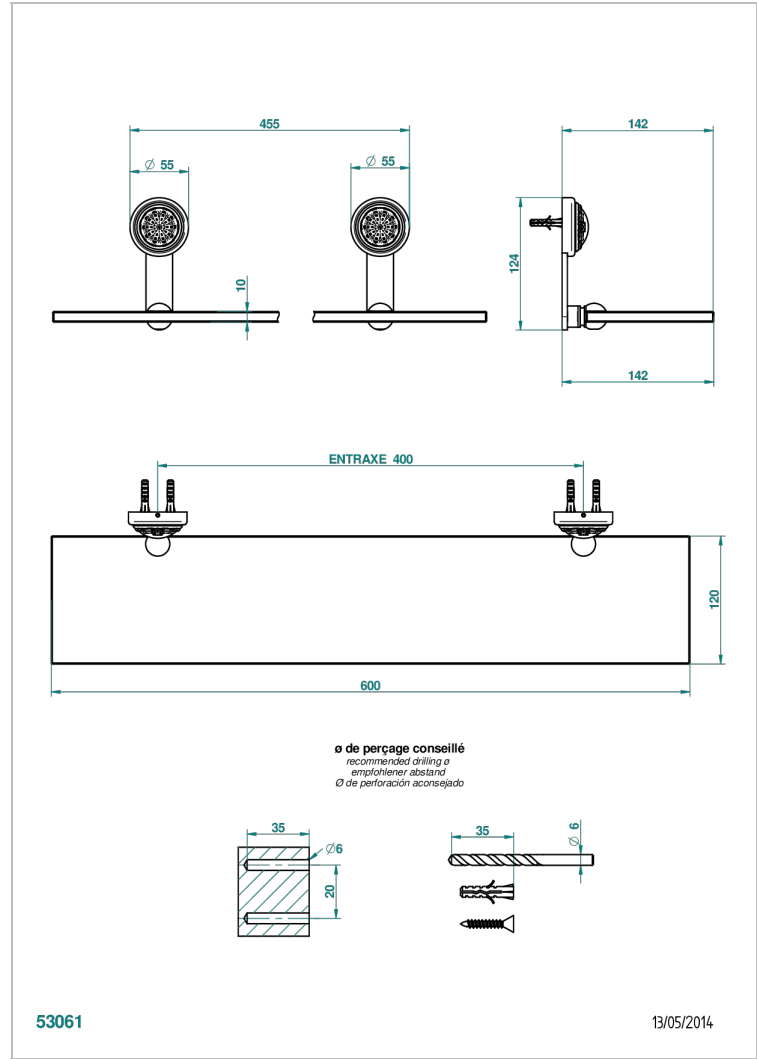

DAHLIA

A41-564

Glass shelf with supports

THG[®]
PARIS

CHARACTERISTIC

- Dahlia
- Glass shelf with supports

AVAILABLE FINITIONS

Antique nickel - H28
Black ceram - D30
Blush PVD - H62
Brass color PVD - H49
Brown bronze color PVD - F33
Gold color PVD - H52