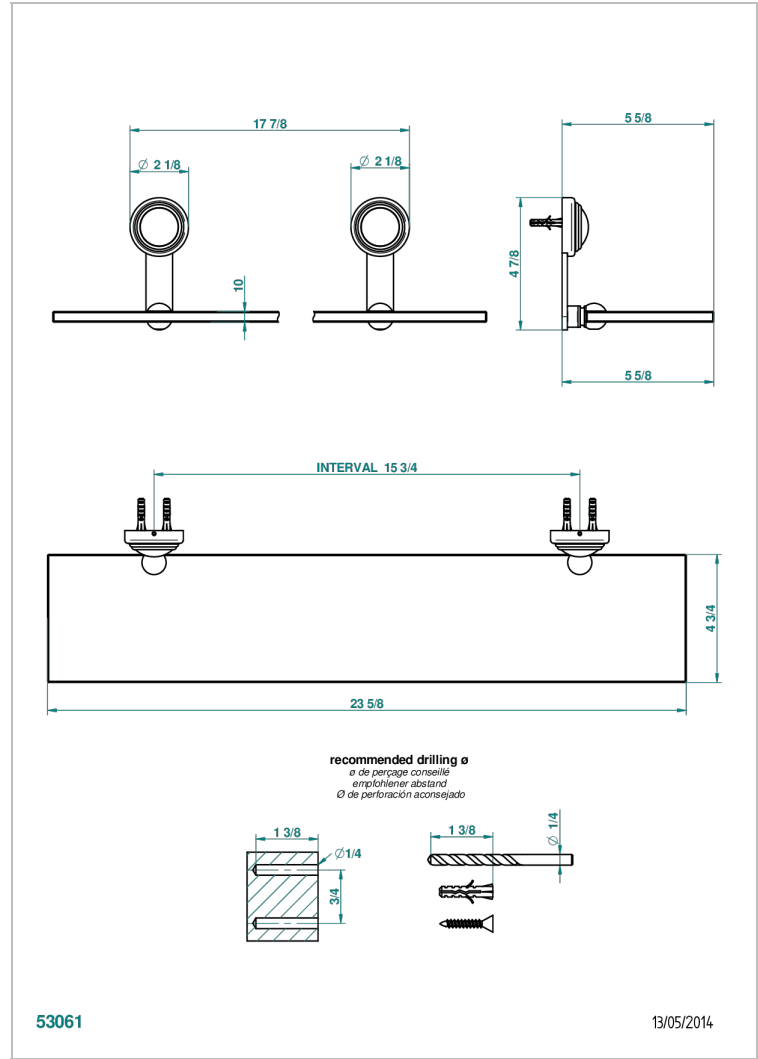

DAHLIA

A41-564

Glass shelf with supports

THG[®]
PARIS

CHARACTERISTIC

- Dahlia
- Glass shelf with supports

AVAILABLE FINITIONS

Antique nickel - H28
Black ceram - D30
Blush PVD - H62
Brass color PVD - H49
Brown bronze color PVD - F33
Gold color PVD - H52