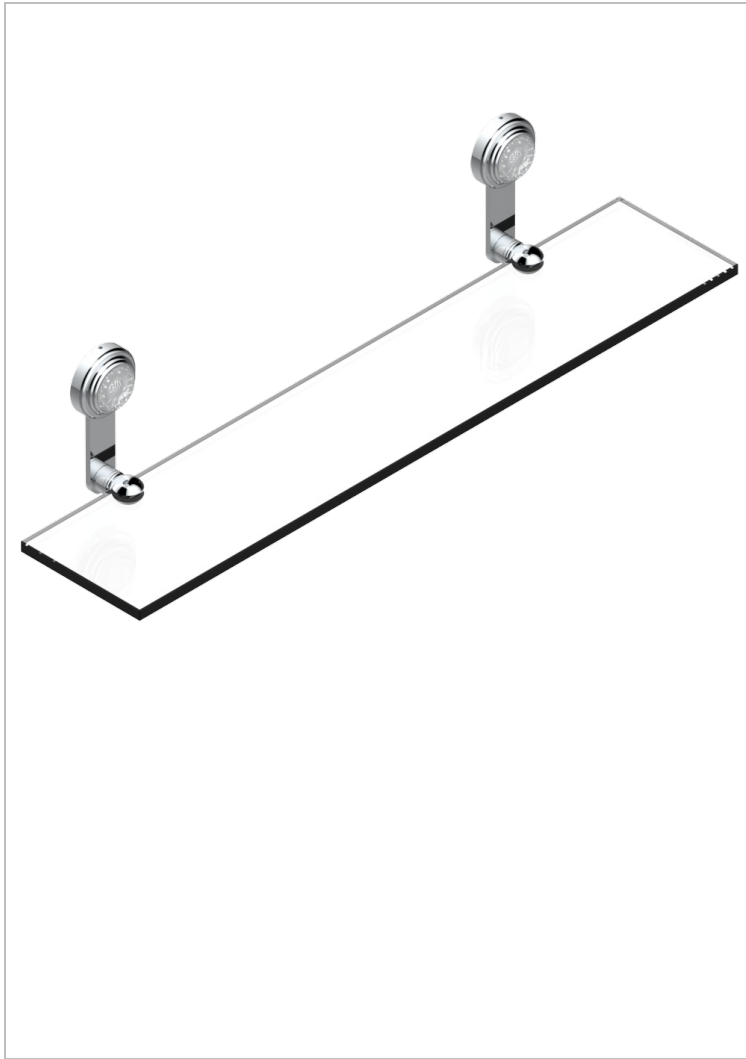

DAHLIA

A41-564

Glass shelf with supports

THG[®]
PARIS

CHARACTERISTIC

- Dahlia
- Glass shelf with supports

AVAILABLE FINITIONS

Antique nickel - H28
Black ceram - D30
Blush PVD - H62
Brass color PVD - H49
Brown bronze color PVD - F33
Gold color PVD - H52

Graphite PVD - H64
Lacquered light bronze - D01
Matt Umber PVD - H67
Matt blush PVD - H60
Matt brass color PVD - H50
Matt brown bronze color PVD - F34

Matt chrome - C02
Matt gold - F07
Matt gold color PVD - H53
Matt graphite PVD - H65
Matt nickel (color finish) - C01
Matt nickel color PVD - H56

Nickel color PVD - H55
Polished chrome (color finish) - A02
Polished chrome / Polished gold (color finish) - G02
Polished gold (color finish) - F01
Polished nickel - B01
Soft gold - F30

Soft matt gold - F31
Umber PVD - H66
Varnished matt antique red copper (color finish) - H07