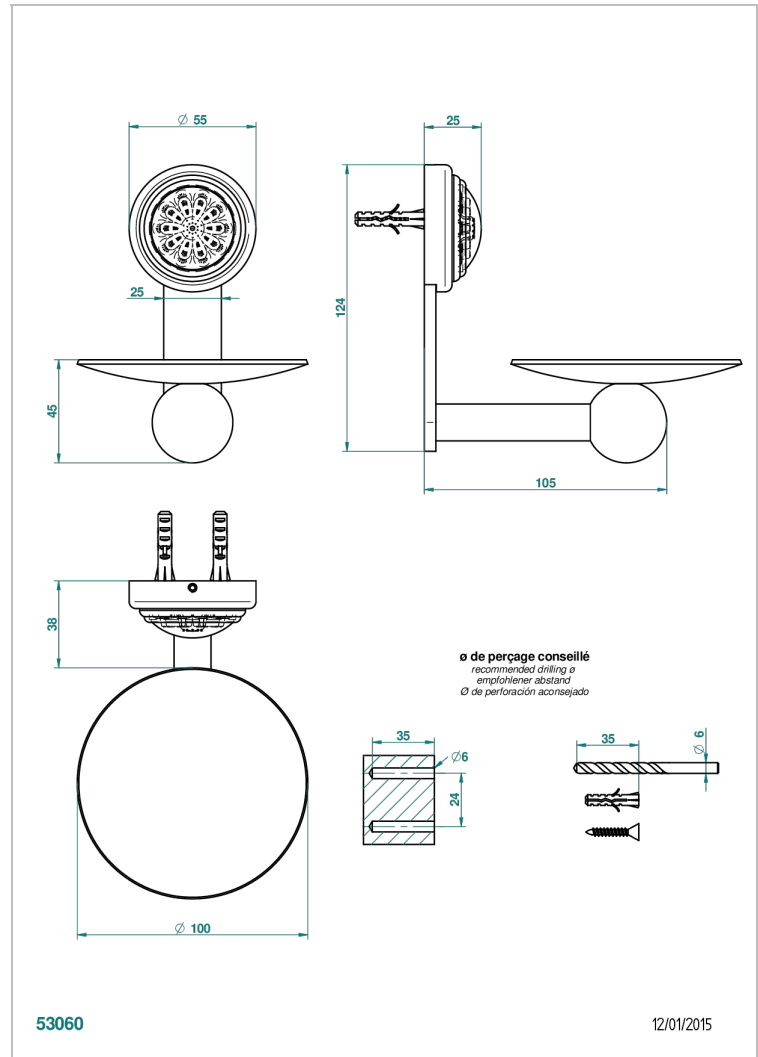

DAHLIA

A41-546

Soap dish, wall mounted, 4" diameter

THG[®]
PARIS

CHARACTERISTIC

- Dahlia
- Soap dish, wall mounted, 4" diameter

AVAILABLE FINITIONS

Black ceram - D30
Blush PVD - H62
Brass color PVD - H49
Brown bronze color PVD - F33
Chrome polished - A02
Chrome polished / gold polished - G02