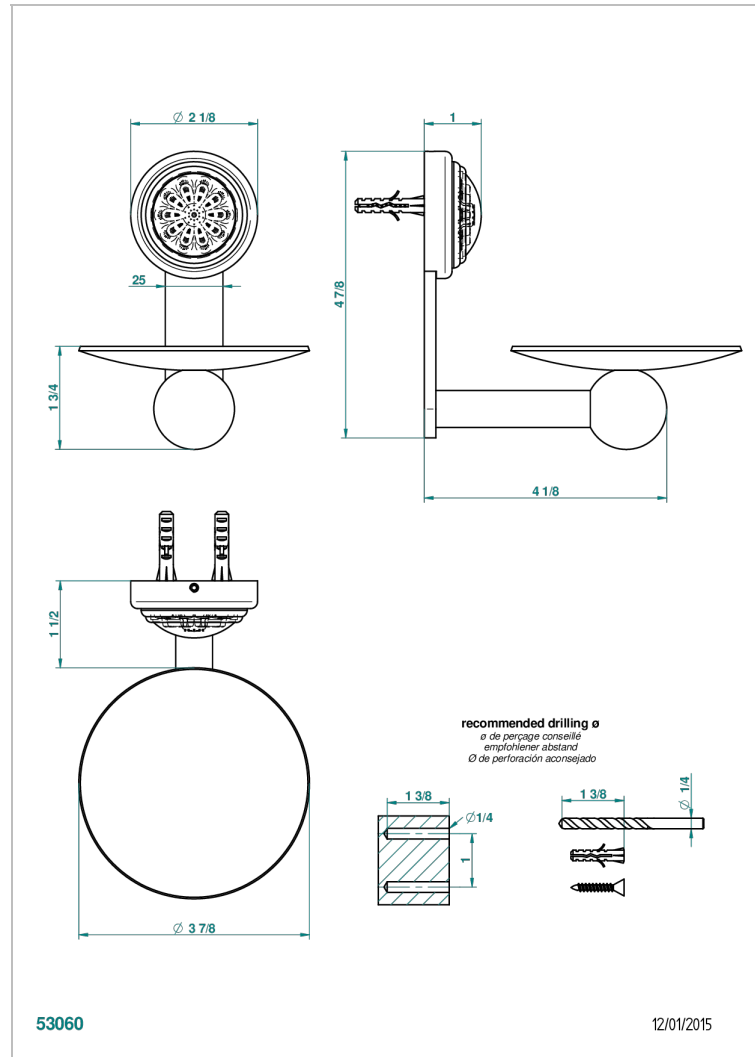

DAHLIA

A41-546

Soap dish, wall mounted, 4" diameter

CHARACTERISTIC

- Dahlia
- Soap dish, wall mounted, 4" diameter

AVAILABLE FINITIONS

Black ceram - D30
Blush PVD - H62
Brass color PVD - H49
Brown bronze color PVD - F33
Chrome polished - A02
Chrome polished / gold polished - G02