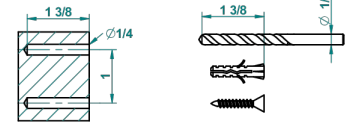

DAHLIA

A41-538A

Toilet paper holder, single mount without cover

THG®
PARIS

53055

23/02/2017

CHARACTERISTIC

- Dahlia
- Toilet paper holder, single mount without cover

AVAILABLE FINITIONS

Black ceram - D30
Blush PVD - H62
Brass color PVD - H49
Brown bronze color PVD - F33
Chrome polished - A02
Chrome polished / gold polished - G02

Copper antique matt, coated - H07
Gold color PVD - H52
Gold mat - F07
Gold polished - F01
Graphite PVD - H64
Light coated bronze - D01

Matt Umber PVD - H67
Matt blush PVD - H60
Matt brass color PVD - H50
Matt brown bronze color PVD - F34
Matt chrome (American satin) - C02
Matt gold color PVD - H53

Matt graphite PVD - H65
Matt nickel (American satin) - C01
Matt nickel color PVD - H56
Nickel antique / Sovereign - H28
Nickel color PVD - H55
Nickel polished - B01

Soft gold - F30
Soft matt gold - F31
Umber PVD - H66