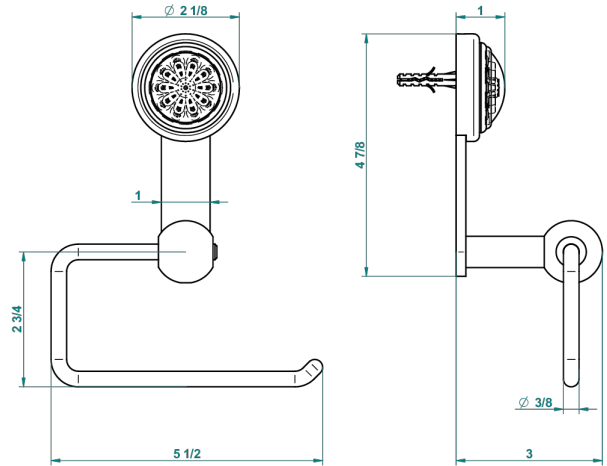

DAHLIA

A41-538A

Toilet paper holder, single mount without cover

THG®
PARIS

53055

23/02/2017

CHARACTERISTIC

- Dahlia
- Toilet paper holder, single mount without cover

AVAILABLE FINITIONS

Black ceram - D30
Blush PVD - H62
Brass color PVD - H49
Brown bronze color PVD - F33
Chrome polished - A02
Chrome polished / gold polished - G02

Copper antique matt, coated - H07
Gold color PVD - H52
Gold mat - F07
Gold polished - F01
Graphite PVD - H64
Light coated bronze - D01

Matt Umber PVD - H67
Matt blush PVD - H60
Matt brass color PVD - H50
Matt brown bronze color PVD - F34
Matt chrome (American satin) - C02
Matt gold color PVD - H53

Matt graphite PVD - H65
Matt nickel (American satin) - C01
Matt nickel color PVD - H56
Nickel antique / Sovereign - H28
Nickel color PVD - H55
Nickel polished - B01

Soft gold - F30
Soft matt gold - F31
Umber PVD - H66