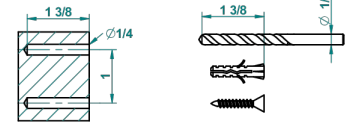

53055

23/02/2017

CHARACTERISTIC

- Dahlia
- Wall mounted WC paper holder without cover

AVAILABLE FINITIONS

Antique nickel - H28
Black ceram - D30
Blush PVD - H62
Brass color PVD - H49
Brown bronze color PVD - F33
Gold color PVD - H52

Graphite PVD - H64
Lacquered light bronze - D01
Matt Umber PVD - H67
Matt blush PVD - H60
Matt brass color PVD - H50
Matt brown bronze color PVD - F34

Matt chrome - C02
Matt gold - F07
Matt gold color PVD - H53
Matt graphite PVD - H65
Matt nickel (color finish) - C01
Matt nickel color PVD - H56

Nickel color PVD - H55
Polished chrome (color finish) - A02
Polished chrome / Polished gold (color finish) - G02
Polished gold (color finish) - F01
Polished nickel - B01
Soft gold - F30

Soft matt gold - F31
Umber PVD - H66
Varnished matt antique red copper (color finish) - H07