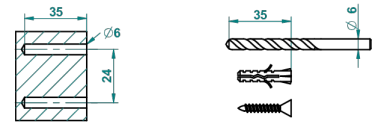

53055

23/02/2017

CHARACTERISTIC

- Dahlia
- Wall mounted WC paper holder without cover

AVAILABLE FINITIONS

Antique nickel - H28
Black ceram - D30
Blush PVD - H62
Brass color PVD - H49
Brown bronze color PVD - F33
Gold color PVD - H52

Graphite PVD - H64
Lacquered light bronze - D01
Matt Umber PVD - H67
Matt blush PVD - H60
Matt brass color PVD - H50
Matt brown bronze color PVD - F34

Matt chrome - C02
Matt gold - F07
Matt gold color PVD - H53
Matt graphite PVD - H65
Matt nickel (color finish) - C01
Matt nickel color PVD - H56

Nickel color PVD - H55
Polished chrome (color finish) - A02
Polished chrome / Polished gold (color finish) - G02
Polished gold (color finish) - F01
Polished nickel - B01
Soft gold - F30

Soft matt gold - F31
Umber PVD - H66
Varnished matt antique red copper (color finish) - H07