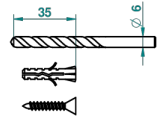

53053

28/04/2014

CHARACTERISTIC

- Dahlia
- Single robe hook

AVAILABLE FINITIONS

Antique nickel - H28
Black ceram - D30
Blush PVD - H62
Brass color PVD - H49
Brown bronze color PVD - F33
Gold color PVD - H52

Graphite PVD - H64
Lacquered light bronze - D01
Matt Umber PVD - H67
Matt blush PVD - H60
Matt brass color PVD - H50
Matt brown bronze color PVD - F34

Matt chrome - C02
Matt gold - F07
Matt gold color PVD - H53
Matt graphite PVD - H65
Matt nickel (color finish) - C01
Matt nickel color PVD - H56

Nickel color PVD - H55
Polished chrome (color finish) - A02
Polished chrome / Polished gold (color finish) - G02
Polished gold (color finish) - F01
Polished nickel - B01
Soft gold - F30

Soft matt gold - F31
Umber PVD - H66
Varnished matt antique red copper (color finish) - H07