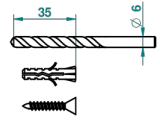

53053

28/04/2014

CHARACTERISTIC

- Dahlia
- Single robe hook

AVAILABLE FINITIONS

Antique nickel - H28
Black ceram - D30
Blush PVD - H62
Brass color PVD - H49
Brown bronze color PVD - F33
Gold color PVD - H52

Graphite PVD - H64
Lacquered light bronze - D01
Matt Umber PVD - H67
Matt blush PVD - H60
Matt brass color PVD - H50
Matt brown bronze color PVD - F34

Matt chrome - C02
Matt gold - F07
Matt gold color PVD - H53
Matt graphite PVD - H65
Matt nickel (color finish) - C01
Matt nickel color PVD - H56

Nickel color PVD - H55
Polished chrome (color finish) - A02
Polished chrome / Polished gold (color finish) - G02
Polished gold (color finish) - F01
Polished nickel - B01
Soft gold - F30

Soft matt gold - F31
Umber PVD - H66
Varnished matt antique red copper (color finish) - H07