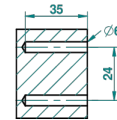

53053

28/04/2014

CHARACTERISTIC

- Dahlia
- Single robe hook

AVAILABLE FINITIONS

Antique nickel - H28
Black ceram - D30
Blush PVD - H62
Brass color PVD - H49
Brown bronze color PVD - F33
Gold color PVD - H52

Graphite PVD - H64
Lacquered light bronze - D01
Matt Umber PVD - H67
Matt blush PVD - H60
Matt brass color PVD - H50
Matt brown bronze color PVD - F34

Matt chrome - C02
Matt gold - F07
Matt gold color PVD - H53
Matt graphite PVD - H65
Matt nickel (color finish) - C01
Matt nickel color PVD - H56

Nickel color PVD - H55
Polished chrome (color finish) - A02
Polished chrome / Polished gold (color finish) - G02
Polished gold (color finish) - F01
Polished nickel - B01
Soft gold - F30

Soft matt gold - F31
Umber PVD - H66
Varnished matt antique red copper (color finish) - H07