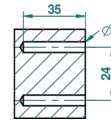

53051

25/04/2014

CHARACTERISTIC

- Dahlia
- Robe hook single small

AVAILABLE FINITIONS

Black ceram - D30
Blush PVD - H62
Brass color PVD - H49
Brown bronze color PVD - F33
Chrome polished - A02
Chrome polished / gold polished - G02

Copper antique matt, coated - H07
Gold color PVD - H52
Gold mat - F07
Gold polished - F01
Graphite PVD - H64
Light coated bronze - D01

Matt Umber PVD - H67
Matt blush PVD - H60
Matt brass color PVD - H50
Matt brown bronze color PVD - F34
Matt chrome (American satin) - C02
Matt gold color PVD - H53

Matt graphite PVD - H65
Matt nickel (American satin) - C01
Matt nickel color PVD - H56
Nickel antique / Sovereign - H28
Nickel color PVD - H55
Nickel polished - B01

Soft gold - F30
Soft matt gold - F31
Umber PVD - H66