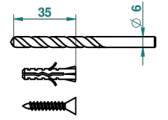

53051

25/04/2014

CHARACTERISTIC

- Dahlia
- Robe hook single small

AVAILABLE FINITIONS

Black ceram - D30
Blush PVD - H62
Brass color PVD - H49
Brown bronze color PVD - F33
Chrome polished - A02
Chrome polished / gold polished - G02

Copper antique matt, coated - H07
Gold color PVD - H52
Gold mat - F07
Gold polished - F01
Graphite PVD - H64
Light coated bronze - D01

Matt Umber PVD - H67
Matt blush PVD - H60
Matt brass color PVD - H50
Matt brown bronze color PVD - F34
Matt chrome (American satin) - C02
Matt gold color PVD - H53

Matt graphite PVD - H65
Matt nickel (American satin) - C01
Matt nickel color PVD - H56
Nickel antique / Sovereign - H28
Nickel color PVD - H55
Nickel polished - B01

Soft gold - F30
Soft matt gold - F31
Umber PVD - H66