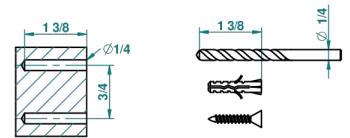

53051

25/04/2014

CHARACTERISTIC

- Dahlia
- Robe hook single small

AVAILABLE FINITIONS

Black ceram - D30
Blush PVD - H62
Brass color PVD - H49
Brown bronze color PVD - F33
Chrome polished - A02
Chrome polished / gold polished - G02

Copper antique matt, coated - H07
Gold color PVD - H52
Gold mat - F07
Gold polished - F01
Graphite PVD - H64
Light coated bronze - D01

Matt Umber PVD - H67
Matt blush PVD - H60
Matt brass color PVD - H50
Matt brown bronze color PVD - F34
Matt chrome (American satin) - C02
Matt gold color PVD - H53

Matt graphite PVD - H65
Matt nickel (American satin) - C01
Matt nickel color PVD - H56
Nickel antique / Sovereign - H28
Nickel color PVD - H55
Nickel polished - B01

Soft gold - F30
Soft matt gold - F31
Umber PVD - H66