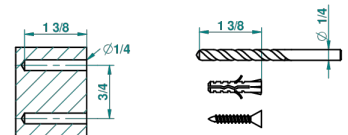

53051

25/04/2014

CHARACTERISTIC

- Dahlia
- Single robe hook

AVAILABLE FINITIONS

Antique nickel - H28
Black ceram - D30
Blush PVD - H62
Brass color PVD - H49
Brown bronze color PVD - F33
Gold color PVD - H52

Graphite PVD - H64
Lacquered light bronze - D01
Matt Umber PVD - H67
Matt blush PVD - H60
Matt brass color PVD - H50
Matt brown bronze color PVD - F34

Matt chrome - C02
Matt gold - F07
Matt gold color PVD - H53
Matt graphite PVD - H65
Matt nickel (color finish) - C01
Matt nickel color PVD - H56

Nickel color PVD - H55
Polished chrome (color finish) - A02
Polished chrome / Polished gold (color finish) - G02
Polished gold (color finish) - F01
Polished nickel - B01
Soft gold - F30

Soft matt gold - F31
Umber PVD - H66
Varnished matt antique red copper (color finish) - H07