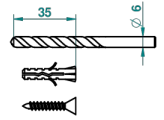

53051

25/04/2014

CHARACTERISTIC

- Dahlia
- Single robe hook

AVAILABLE FINITIONS

Antique nickel - H28
Black ceram - D30
Blush PVD - H62
Brass color PVD - H49
Brown bronze color PVD - F33
Gold color PVD - H52

Graphite PVD - H64
Lacquered light bronze - D01
Matt Umber PVD - H67
Matt blush PVD - H60
Matt brass color PVD - H50
Matt brown bronze color PVD - F34

Matt chrome - C02
Matt gold - F07
Matt gold color PVD - H53
Matt graphite PVD - H65
Matt nickel (color finish) - C01
Matt nickel color PVD - H56

Nickel color PVD - H55
Polished chrome (color finish) - A02
Polished chrome / Polished gold (color finish) - G02
Polished gold (color finish) - F01
Polished nickel - B01
Soft gold - F30

Soft matt gold - F31
Umber PVD - H66
Varnished matt antique red copper (color finish) - H07