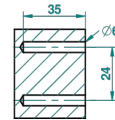

53051

25/04/2014

CHARACTERISTIC

- Dahlia
- Single robe hook

AVAILABLE FINITIONS

Antique nickel - H28
Black ceram - D30
Blush PVD - H62
Brass color PVD - H49
Brown bronze color PVD - F33
Gold color PVD - H52

Graphite PVD - H64
Lacquered light bronze - D01
Matt Umber PVD - H67
Matt blush PVD - H60
Matt brass color PVD - H50
Matt brown bronze color PVD - F34

Matt chrome - C02
Matt gold - F07
Matt gold color PVD - H53
Matt graphite PVD - H65
Matt nickel (color finish) - C01
Matt nickel color PVD - H56

Nickel color PVD - H55
Polished chrome (color finish) - A02
Polished chrome / Polished gold (color finish) - G02
Polished gold (color finish) - F01
Polished nickel - B01
Soft gold - F30

Soft matt gold - F31
Umber PVD - H66
Varnished matt antique red copper (color finish) - H07