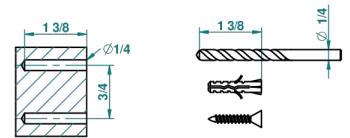

53051

25/04/2014

CHARACTERISTIC

- Dahlia
- Single robe hook

AVAILABLE FINITIONS

Antique nickel - H28
Black ceram - D30
Blush PVD - H62
Brass color PVD - H49
Brown bronze color PVD - F33
Gold color PVD - H52

Graphite PVD - H64
Lacquered light bronze - D01
Matt Umber PVD - H67
Matt blush PVD - H60
Matt brass color PVD - H50
Matt brown bronze color PVD - F34

Matt chrome - C02
Matt gold - F07
Matt gold color PVD - H53
Matt graphite PVD - H65
Matt nickel (color finish) - C01
Matt nickel color PVD - H56

Nickel color PVD - H55
Polished chrome (color finish) - A02
Polished chrome / Polished gold (color finish) - G02
Polished gold (color finish) - F01
Polished nickel - B01
Soft gold - F30

Soft matt gold - F31
Umber PVD - H66
Varnished matt antique red copper (color finish) - H07