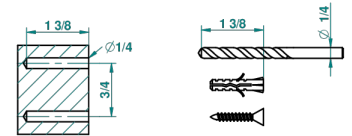

53051

25/04/2014

CHARACTERISTIC

- Dahlia
- Single robe hook

AVAILABLE FINITIONS

Antique nickel - H28
Black ceram - D30
Blush PVD - H62
Brass color PVD - H49
Brown bronze color PVD - F33
Gold color PVD - H52

Graphite PVD - H64
Lacquered light bronze - D01
Matt Umber PVD - H67
Matt blush PVD - H60
Matt brass color PVD - H50
Matt brown bronze color PVD - F34

Matt chrome - C02
Matt gold - F07
Matt gold color PVD - H53
Matt graphite PVD - H65
Matt nickel (color finish) - C01
Matt nickel color PVD - H56

Nickel color PVD - H55
Polished chrome (color finish) - A02
Polished chrome / Polished gold (color finish) - G02
Polished gold (color finish) - F01
Polished nickel - B01
Soft gold - F30

Soft matt gold - F31
Umber PVD - H66
Varnished matt antique red copper (color finish) - H07