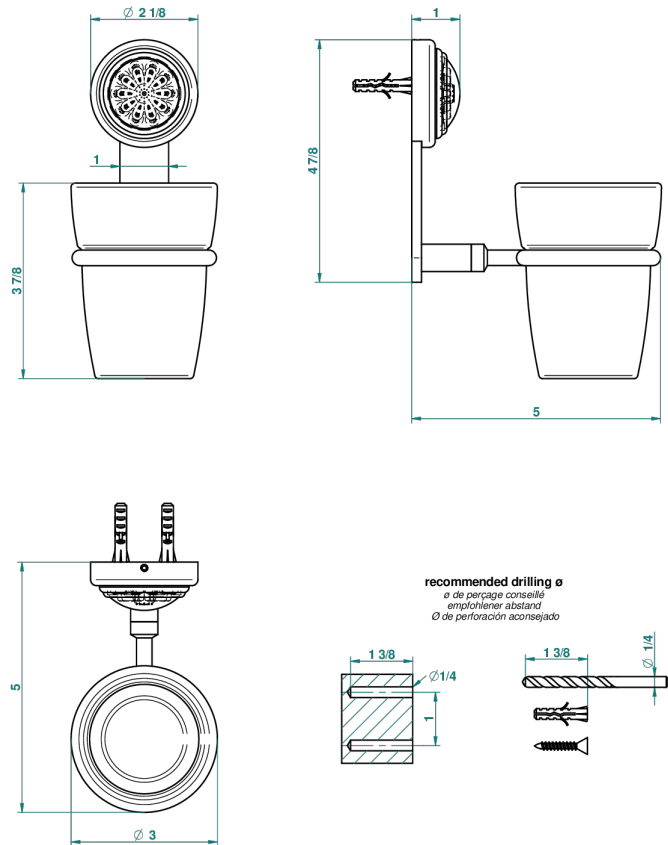

# DAHLIA

A41-536

Tumbler holder, wall mounted

THG<sup>®</sup>  
PARIS

53048

28/04/2014

## CHARACTERISTIC

- Dahlia
- Tumbler holder, wall mounted