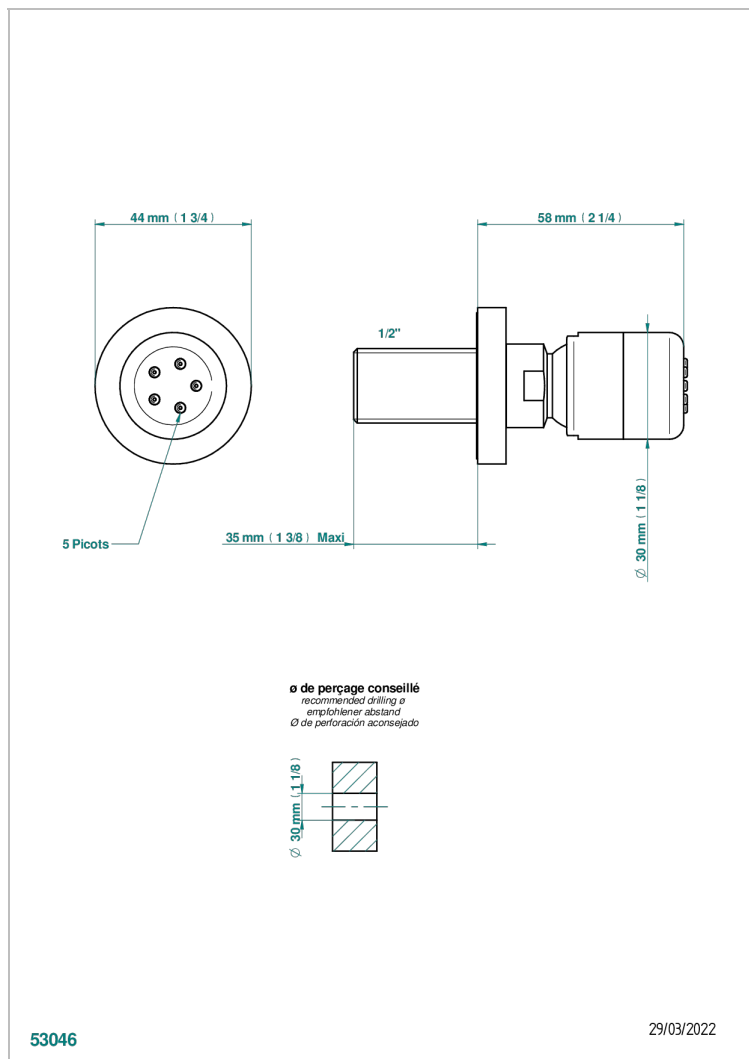

METAMORPHOSE BLACK CERAMIC

G6D-290/B

Wall mounted body jet 1/2" with Easyclean system

THG[®]
PARIS

CHARACTERISTIC

- Métamorphose Black Ceramic
- Wall mounted body jet 1/2" with Easyclean system

TECHNICAL SPECS

- Recommandé : 3 bars (max. 5 bars) - Advised : 43,5 psi (max. 72 psi)
- 4 l/min à 3 bars (1.1 gpm at 43.5 psi)

AVAILABLE FINITIONS

Antique nickel - H28
Black ceram - D30
Blush PVD - H62
Brass color PVD - H49
Brown bronze color PVD - F33
Gold color PVD - H52