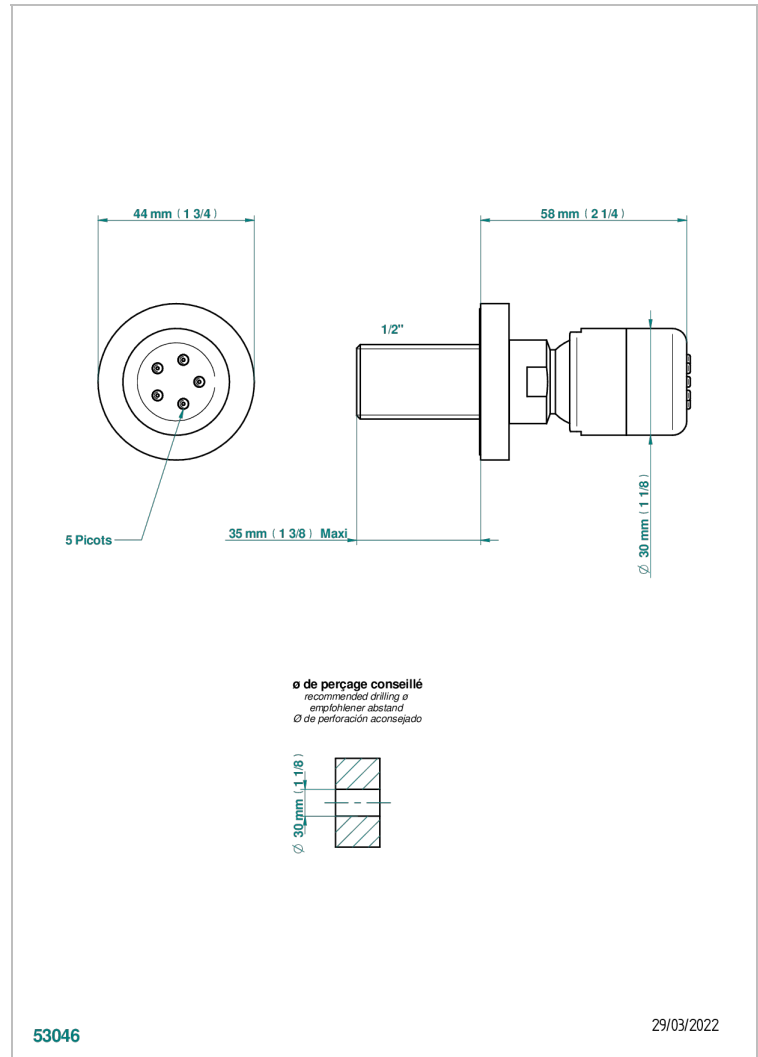

# METAMORPHOSE BLACK CERAMIC

G6D-290/B

Wall mounted body jet 1/2" with Easyclean system

THG<sup>®</sup>  
PARIS

## CHARACTERISTIC

- Métamorphose Black Ceramic
- Wall mounted body jet 1/2" with Easyclean system

## TECHNICAL SPECS

- Recommandé : 3 bars (max. 5 bars) - Advised : 43,5 psi (max. 72 psi)
- 4 l/min à 3 bars (1.1 gpm at 43.5 psi)