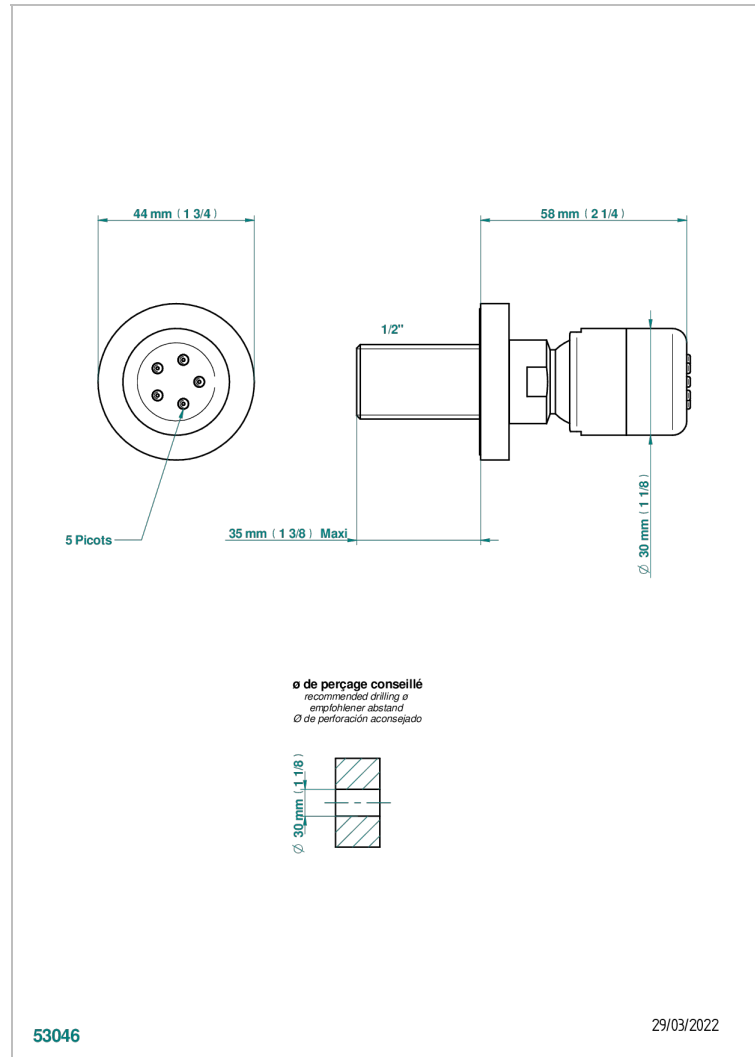

METAMORPHOSE WITH LEVER

G6B-290/B

Wall mounted body jet 1/2" with Easyclean system

THG[®]
PARIS

CHARACTERISTIC

- Métamorphose with lever
- Wall mounted body jet 1/2" with Easyclean system

TECHNICAL SPECS

- Recommandé : 3 bars (max. 5 bars) - Advised : 43,5 psi (max. 72 psi)
- 4 l/min à 3 bars (1.1 gpm at 43.5 psi)