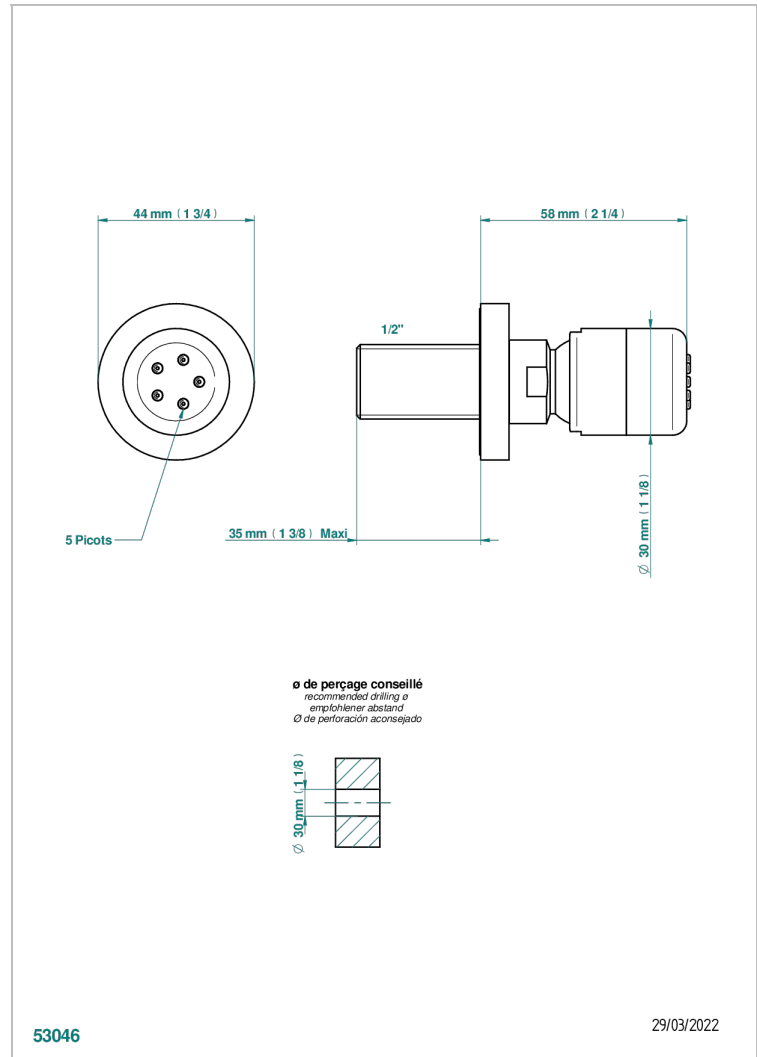

# METAMORPHOSE WITH LEVER

G6B-290/B

Wall mounted body jet 1/2" with Easyclean system

THG<sup>®</sup>  
PARIS

## CHARACTERISTIC

- Métamorphose with lever
- Wall mounted body jet 1/2" with Easyclean system

## TECHNICAL SPECS

- Recommandé : 3 bars (max. 5 bars) - Advised : 43,5 psi (max. 72 psi)
- 4 l/min à 3 bars (1.1 gpm at 43.5 psi)