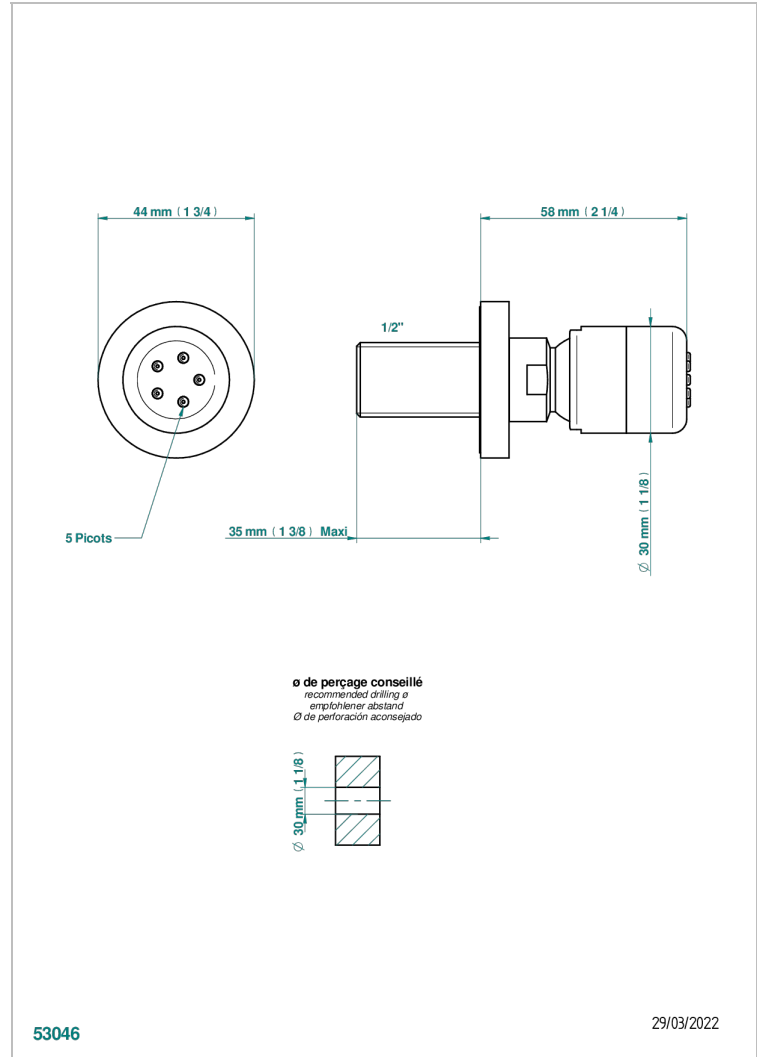

METAMORPHOSE

G6A-290/B

Wall mounted body jet 1/2" with Easyclean system

THG
PARIS

CHARACTERISTIC

- Métamorphose
- Wall mounted body jet 1/2" with Easyclean system

TECHNICAL SPECS

- Recommandé : 3 bars (max. 5 bars) - Advised : 43,5 psi (max. 72 psi)
- 4 l/min à 3 bars (1.1 gpm at 43.5 psi)