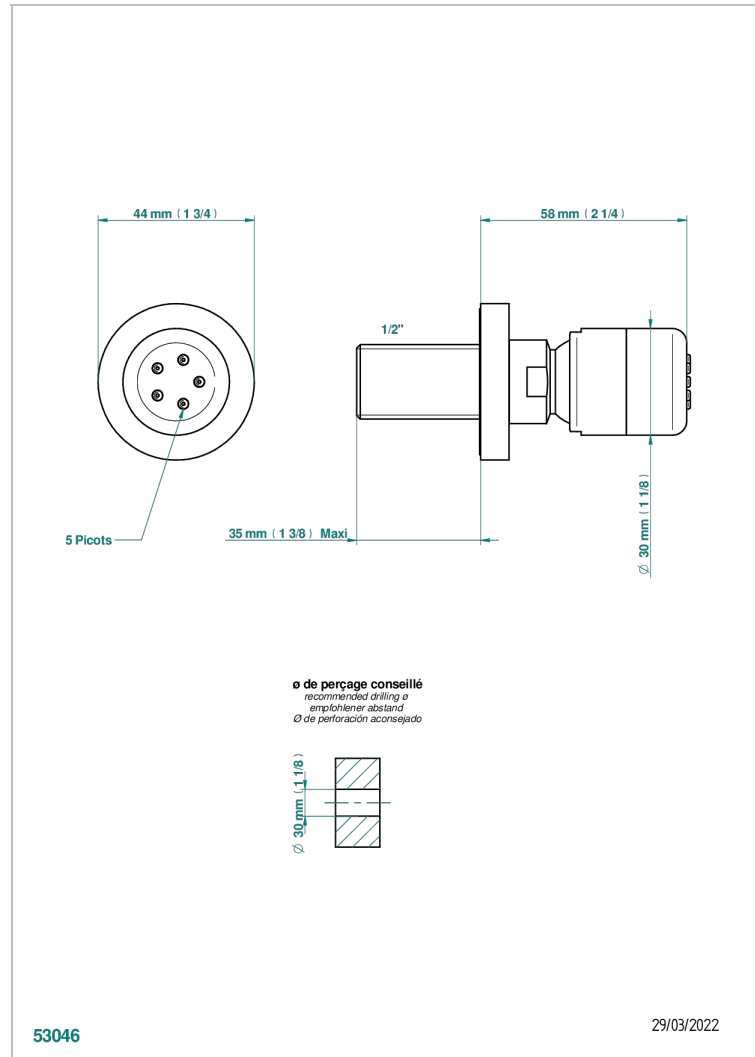

# METAMORPHOSE

G6A-290/B

Wall mounted body jet 1/2" with Easyclean system

THG<sup>®</sup>  
PARIS

## CHARACTERISTIC

- Métamorphose
- Wall mounted body jet 1/2" with Easyclean system

## TECHNICAL SPECS

- Recommandé : 3 bars (max. 5 bars) - Advised : 43,5 psi (max. 72 psi)
- 4 l/min à 3 bars (1.1 gpm at 43.5 psi)