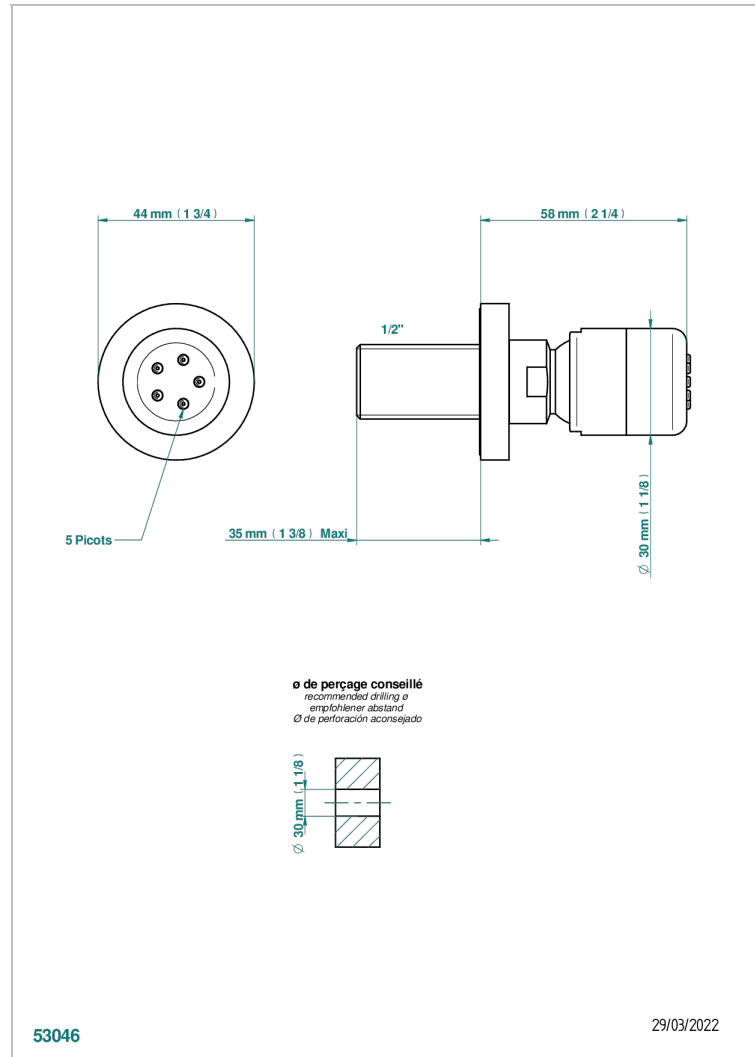

METAMORPHOSE

G6A-290/B

Wall mounted body jet 1/2" with Easyclean system

THG
PARIS

CHARACTERISTIC

- Métamorphose
- Wall mounted body jet 1/2" with Easyclean system

TECHNICAL SPECS

- Recommandé : 3 bars (max. 5 bars) - Advised : 43,5 psi (max. 72 psi)
- 4 l/min à 3 bars (1.1 gpm at 43.5 psi)