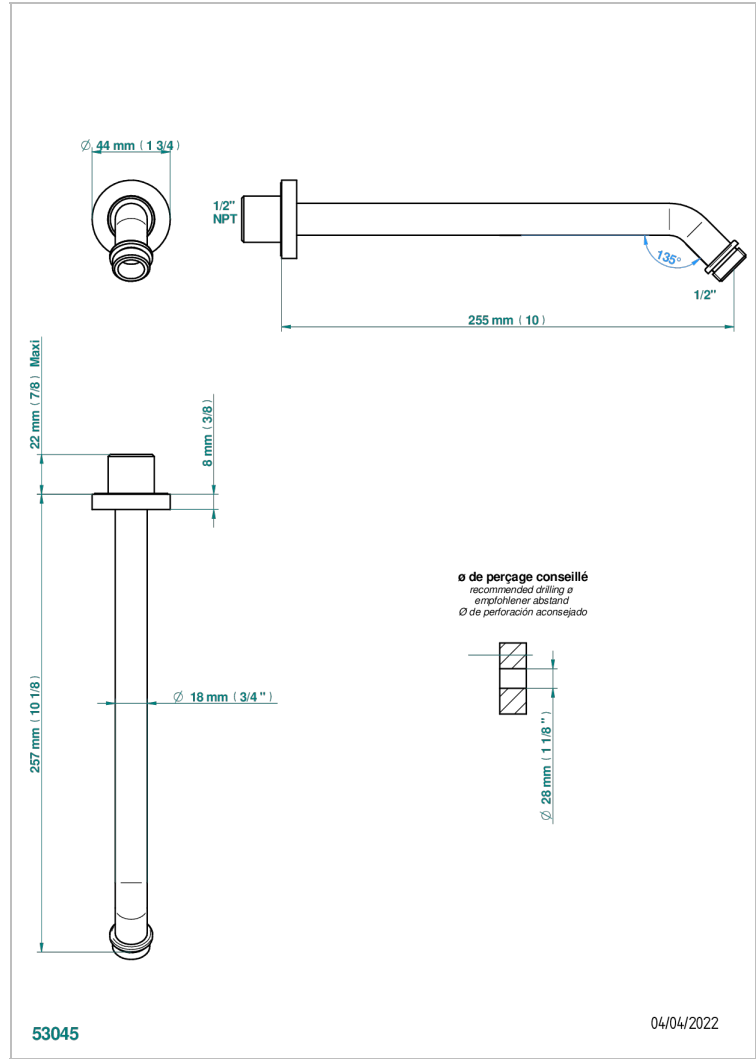

BEYOND CRYSTAL - BLUE CRYSTAL

U6K-84/US

Horizontal shower arm, 45°, lg: 10"

THG[®]
PARIS

CHARACTERISTIC

- Beyond Crystal - Blue crystal
- Horizontal shower arm, 45°, lg: 10"

AVAILABLE FINITIONS

Black ceram - D30
Blush PVD - H62
Brass color PVD - H49
Brown bronze color PVD - F33
Chrome polished - A02
Chrome polished / gold polished - G02

Nickel antique / Sovereign - H28
Nickel color PVD - H55
Soft gold - F30
Soft matt gold - F31
Umber PVD - H66