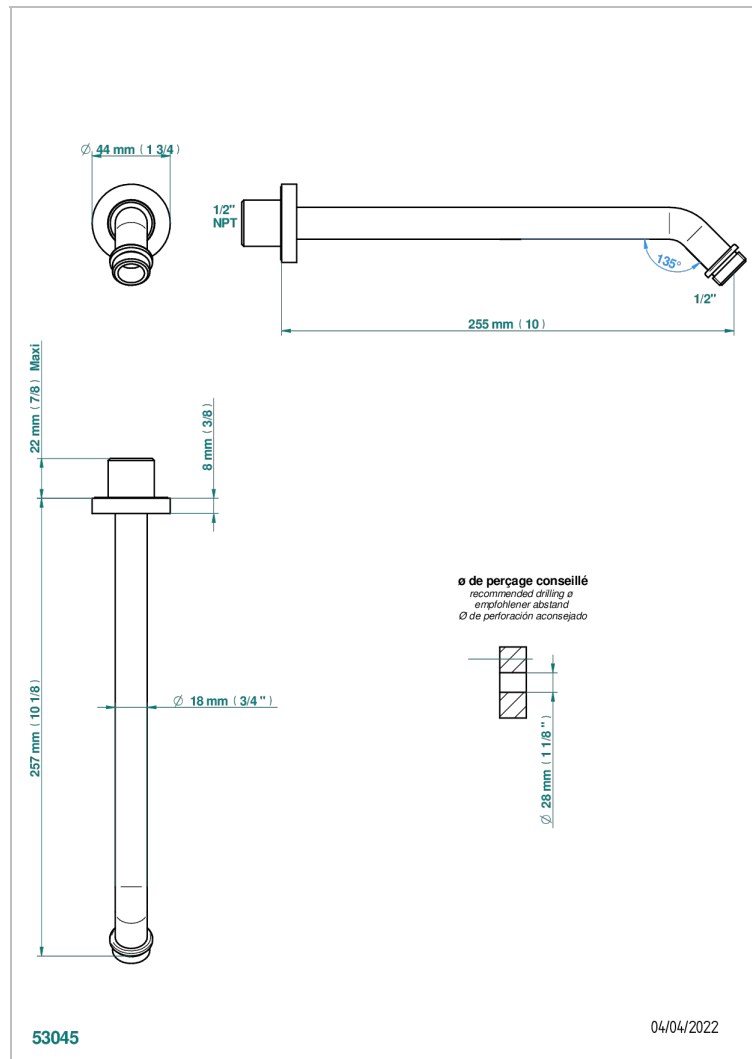

# ZOOM.12

U4L-84/US

Horizontal shower arm, 45°, lg: 10"

## CHARACTERISTIC

- Zoom.12
- Horizontal shower arm, 45°, lg: 10"