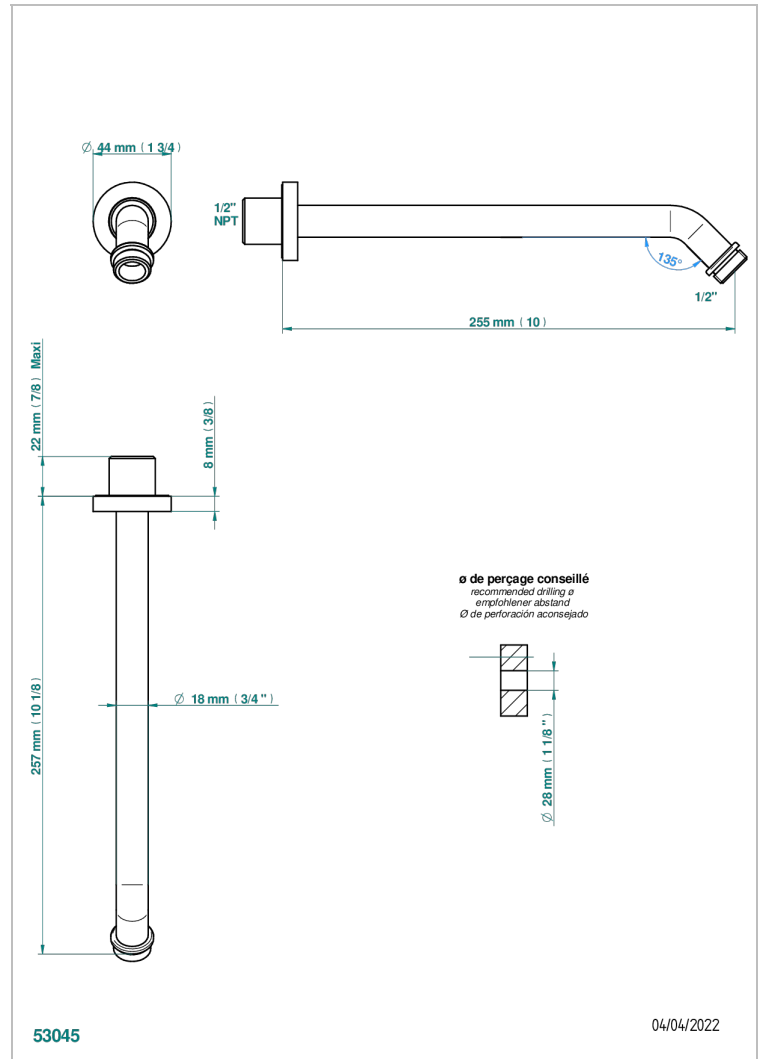

ZOOM.7

U4K-84/US

Horizontal shower arm, 45°, lg: 10"

CHARACTERISTIC

- Zoom.7
- Horizontal shower arm, 45°, lg: 10"

AVAILABLE FINITIONS

Black ceram - D30
Blush PVD - H62
Brass color PVD - H49
Brown bronze color PVD - F33
Chrome polished - A02
Gold color PVD - H52