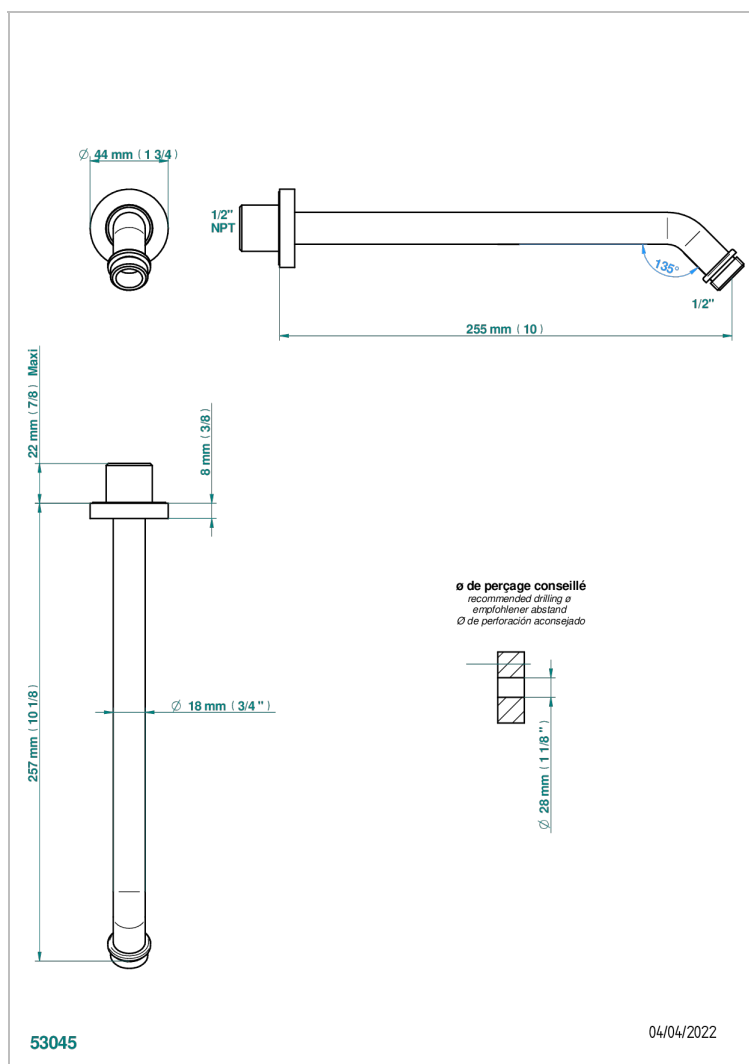

# ZOOM.5

U4J-84/US

Horizontal shower arm, 45°, lg: 10"

## CHARACTERISTIC

- Zoom.5
- Horizontal shower arm, 45°, lg: 10"