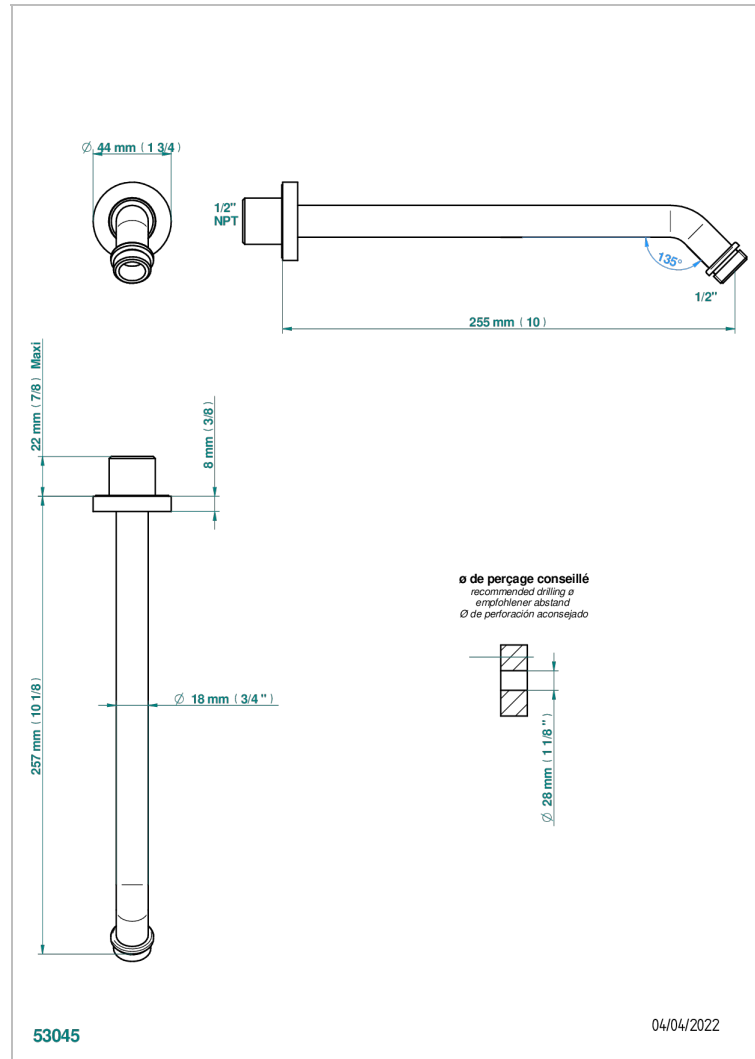

ESTRELA METAL INLAYS

U3L-84/US

Horizontal shower arm, 45°, lg: 10"

CHARACTERISTIC

- Estrela Metal inlays
- Horizontal shower arm, 45°, lg: 10"

AVAILABLE FINITIONS

Black ceram - D30
Blush PVD - H62
Brass color PVD - H49
Brown bronze color PVD - F33
Chrome polished - A02
Gold color PVD - H52