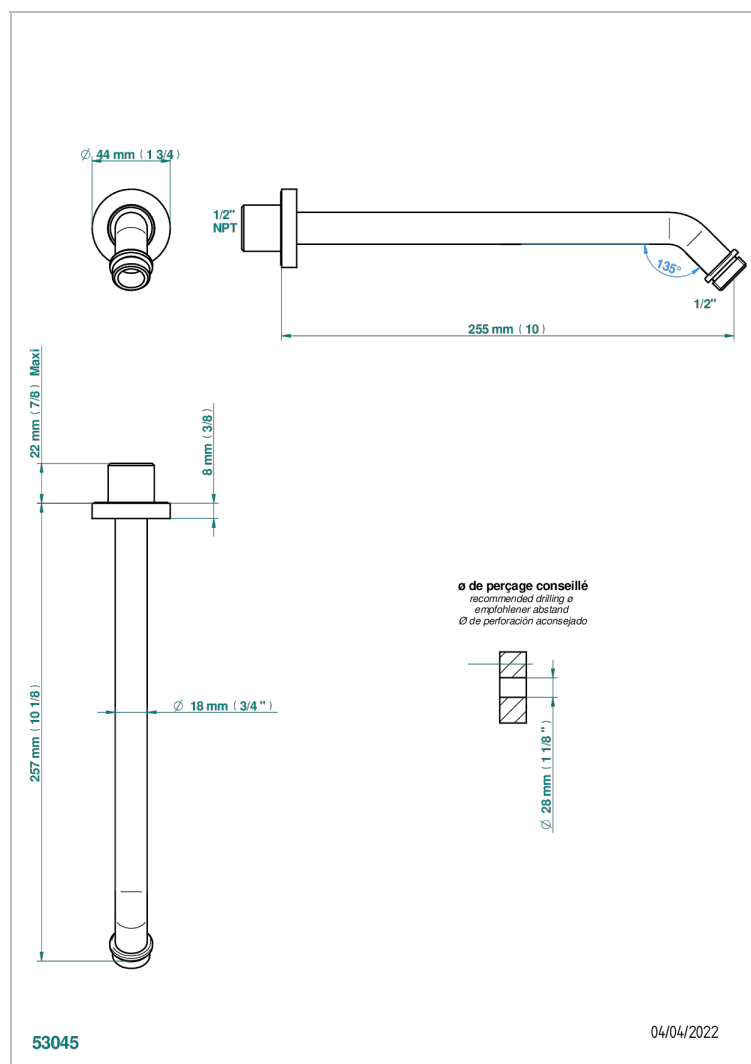

ESTRELA WITH LEVER HANDLES

U3K-84/US

Horizontal shower arm, 45°, lg: 10"

CHARACTERISTIC

- Estrela with lever handles
- Horizontal shower arm, 45°, lg: 10"

AVAILABLE FINITIONS

Black ceram - D30
Blush PVD - H62
Brass color PVD - H49
Brown bronze color PVD - F33
Chrome polished - A02
Gold color PVD - H52