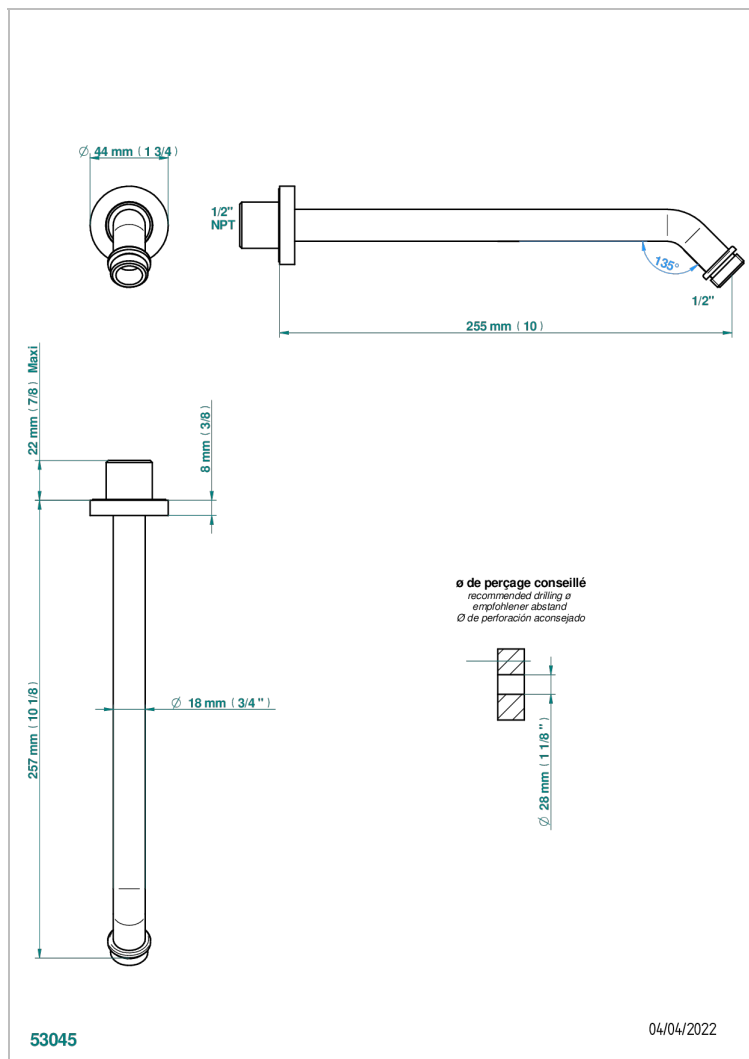

METAMORPHOSE WHITE CERAMIC

G6E-84/US

Horizontal shower arm, 45°, lg: 10"

CHARACTERISTIC

- Métamorphose White Ceramic
- Horizontal shower arm, 45°, lg: 10"

AVAILABLE FINITIONS

Black ceram - D30
Blush PVD - H62
Brass color PVD - H49
Brown bronze color PVD - F33
Chrome polished - A02
Copper antique matt, coated - H07