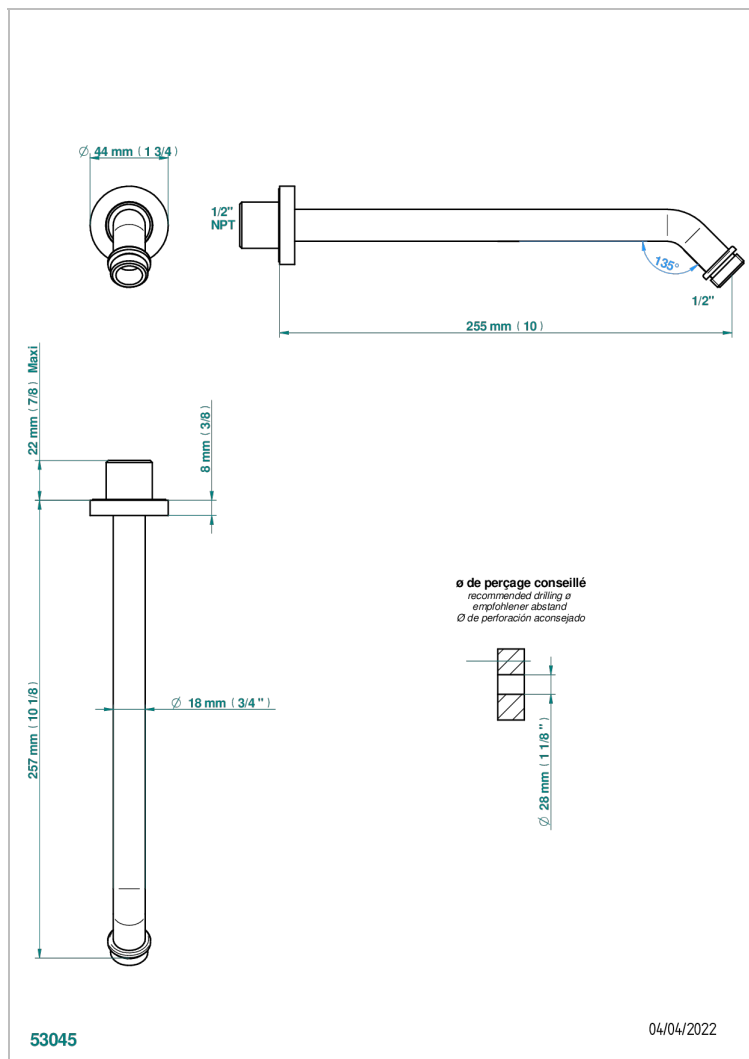

METAMORPHOSE BLACK CERAMIC

G6D-84/US

Horizontal shower arm, 45°, lg: 10"

CHARACTERISTIC

- Métamorphose Black Ceramic
- Horizontal shower arm, 45°, lg: 10"

AVAILABLE FINITIONS

Black ceram - D30
Blush PVD - H62
Brass color PVD - H49
Brown bronze color PVD - F33
Chrome polished - A02
Copper antique matt, coated - H07