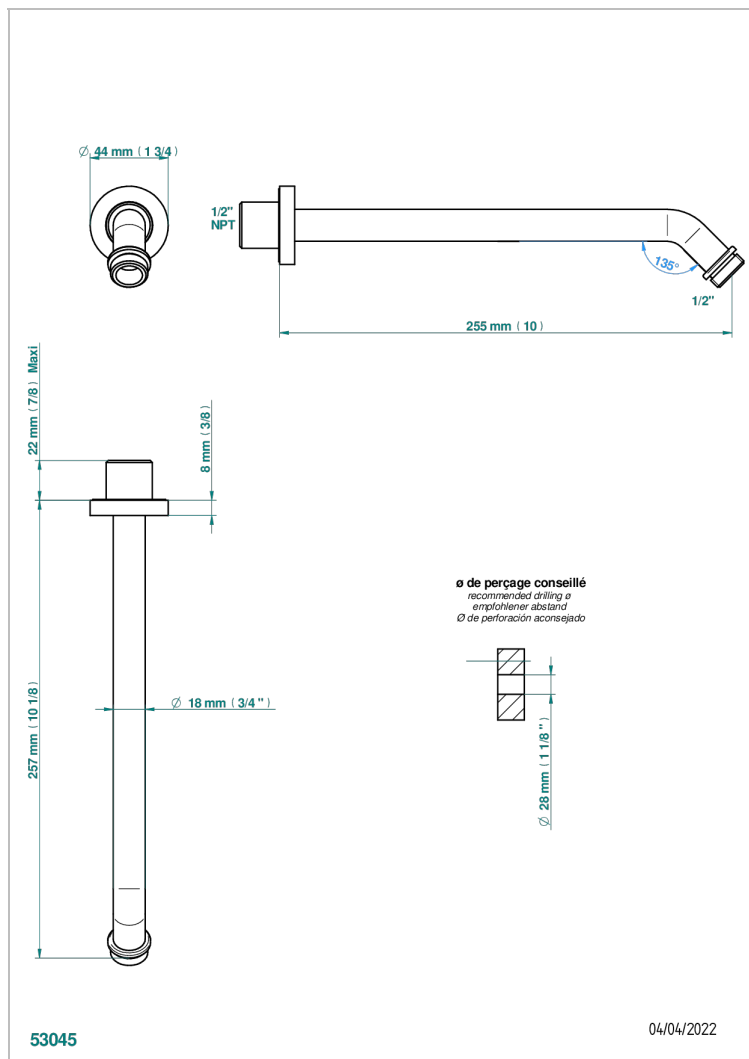

# METAMORPHOSE WITH LEVER HANDLES

G6B-84/US

Horizontal shower arm, 45°, lg: 10"

## CHARACTERISTIC

- Métamorphose with lever handles
- Horizontal shower arm, 45°, lg: 10"