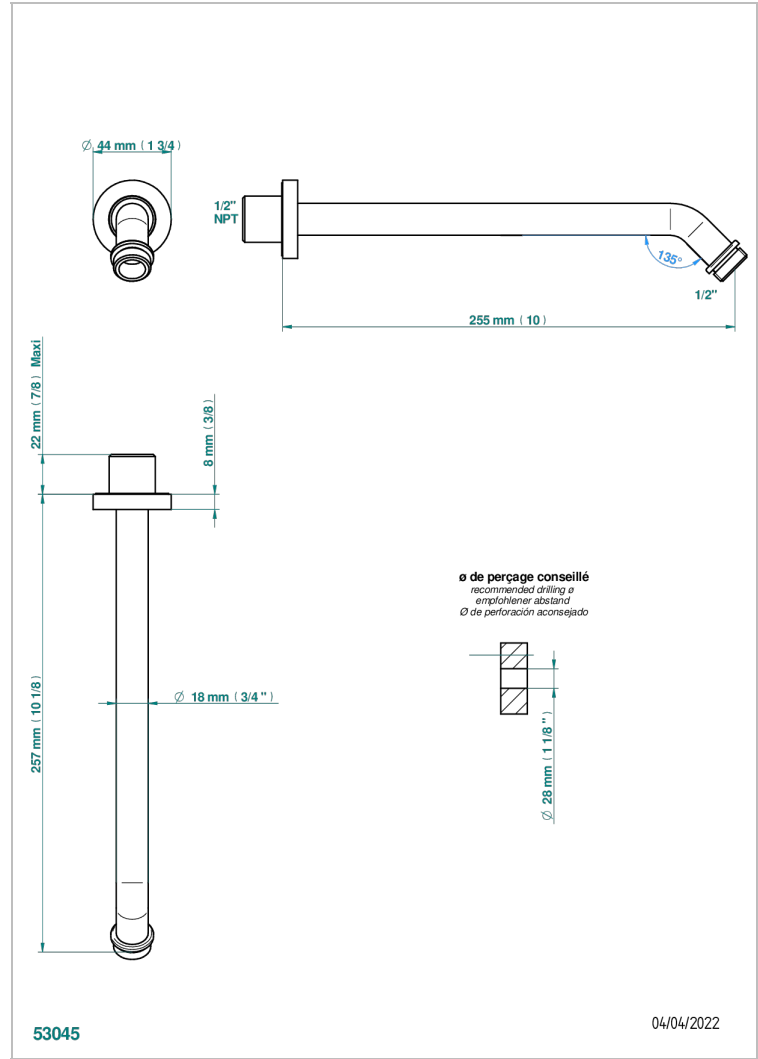

METAMORPHOSE

G6A-84/US

Horizontal shower arm, 45°, lg: 10"

THG[®]
PARIS

CHARACTERISTIC

- Métamorphose
- Horizontal shower arm, 45°, lg: 10"

AVAILABLE FINITIONS

Black ceram - D30
Blush PVD - H62
Brass color PVD - H49
Brown bronze color PVD - F33
Chrome polished - A02
Copper antique matt, coated - H07