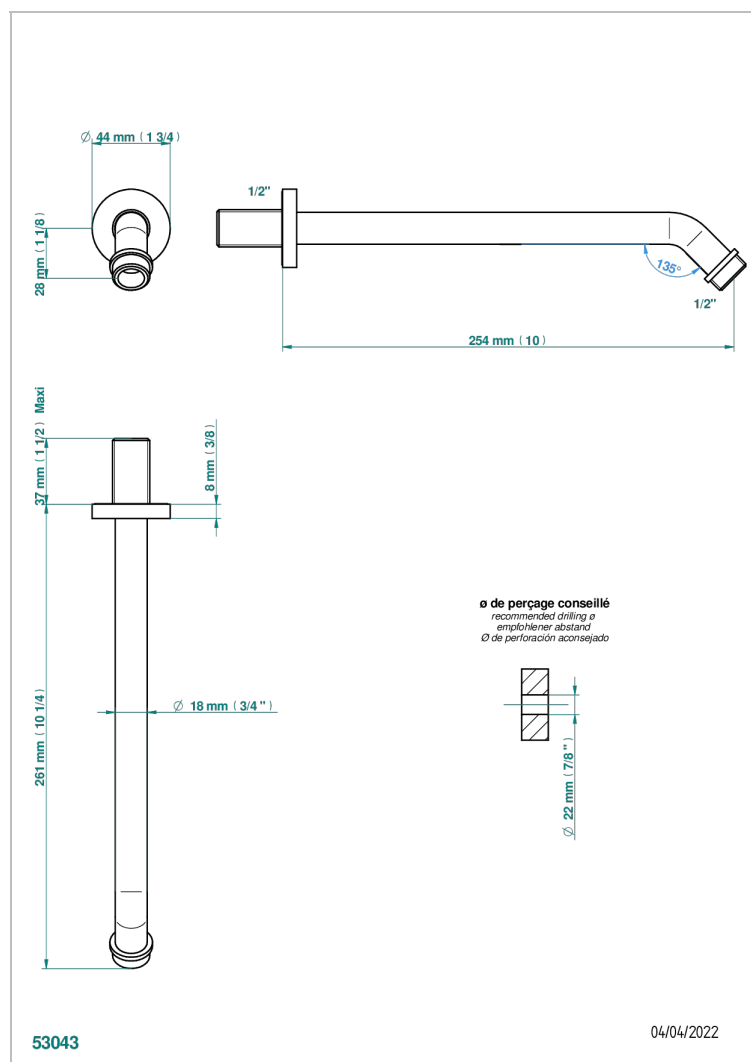

METAMORPHOSE WHITE CERAMIC

G6E-84

Wall mounted shower arm 1/2", length: 250 mm, 45°

CHARACTERISTIC

- Métamorphose White Ceramic
- Wall mounted shower arm 1/2", length: 250 mm, 45°

AVAILABLE FINITIONS

Antique nickel - H28
Black ceram - D30
Blush PVD - H62
Brass color PVD - H49
Brown bronze color PVD - F33
Gold color PVD - H52

Nickel color PVD - H55
Polished chrome (color finish) - A02
Polished gold (color finish) - F01
Polished nickel - B01
Soft gold - F30
Soft matt gold - F31

Umber PVD - H66
Varnished matt antique red copper
(color finish) - H07