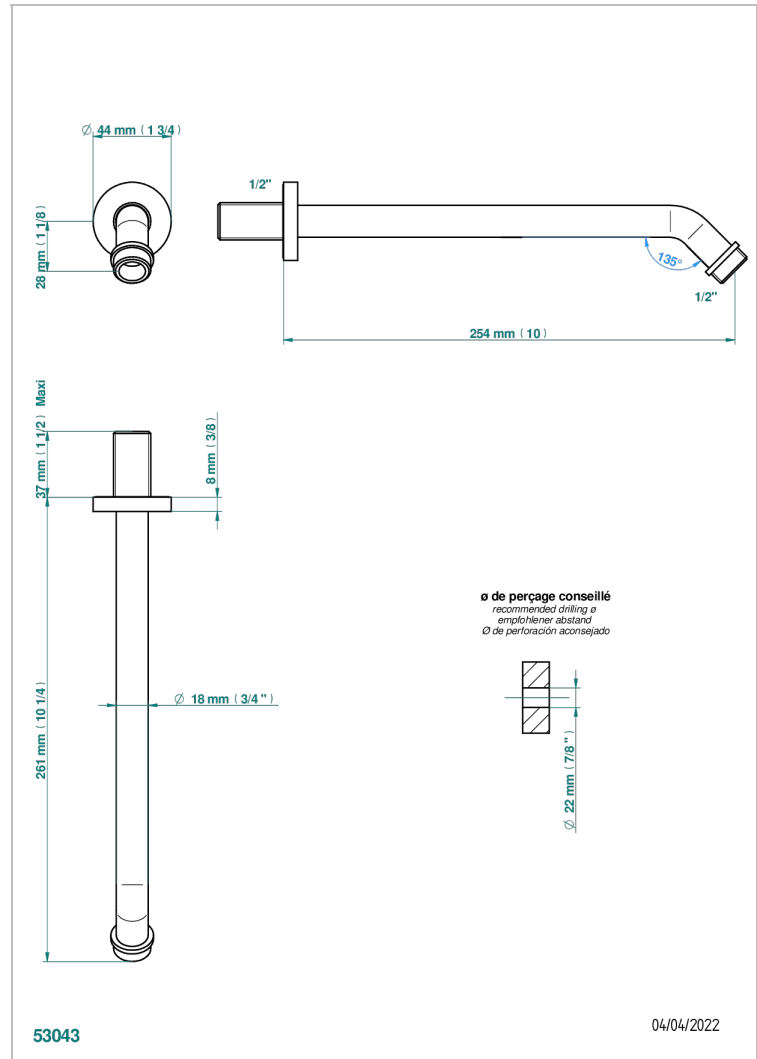

METAMORPHOSE CARBON

G6C-84

Wall mounted shower arm 1/2", length: 250 mm, 45°

THG[®]
PARIS

CHARACTERISTIC

- Métamorphose Carbon
- Wall mounted shower arm 1/2", length: 250 mm, 45°

AVAILABLE FINITIONS

Antique nickel - H28
Black ceram - D30
Blush PVD - H62
Brass color PVD - H49
Brown bronze color PVD - F33
Gold color PVD - H52