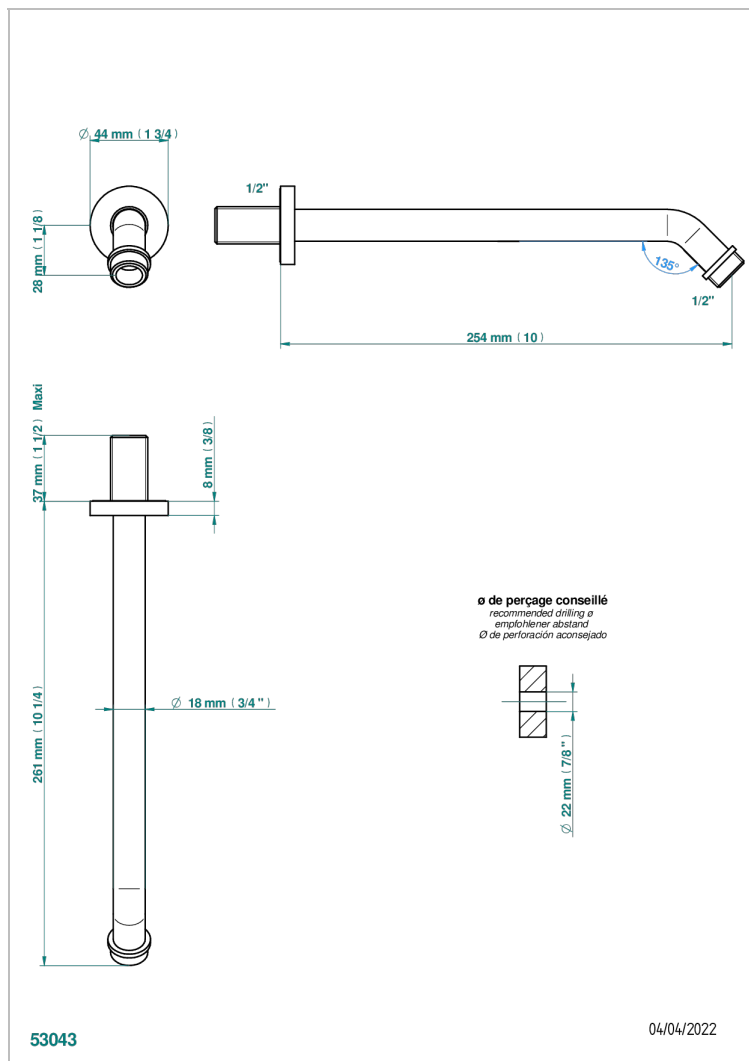

METAMORPHOSE WITH LEVER

G6B-84

Wall mounted shower arm 1/2", length: 250 mm, 45°

CHARACTERISTIC

- Métamorphose with lever
- Wall mounted shower arm 1/2", length: 250 mm, 45°

AVAILABLE FINITIONS

Antique nickel - H28
Black ceram - D30
Blush PVD - H62
Brass color PVD - H49
Brown bronze color PVD - F33
Gold color PVD - H52

Nickel color PVD - H55
Polished chrome (color finish) - A02
Polished gold (color finish) - F01
Polished nickel - B01
Soft gold - F30
Soft matt gold - F31

Umber PVD - H66
Varnished matt antique red copper
(color finish) - H07