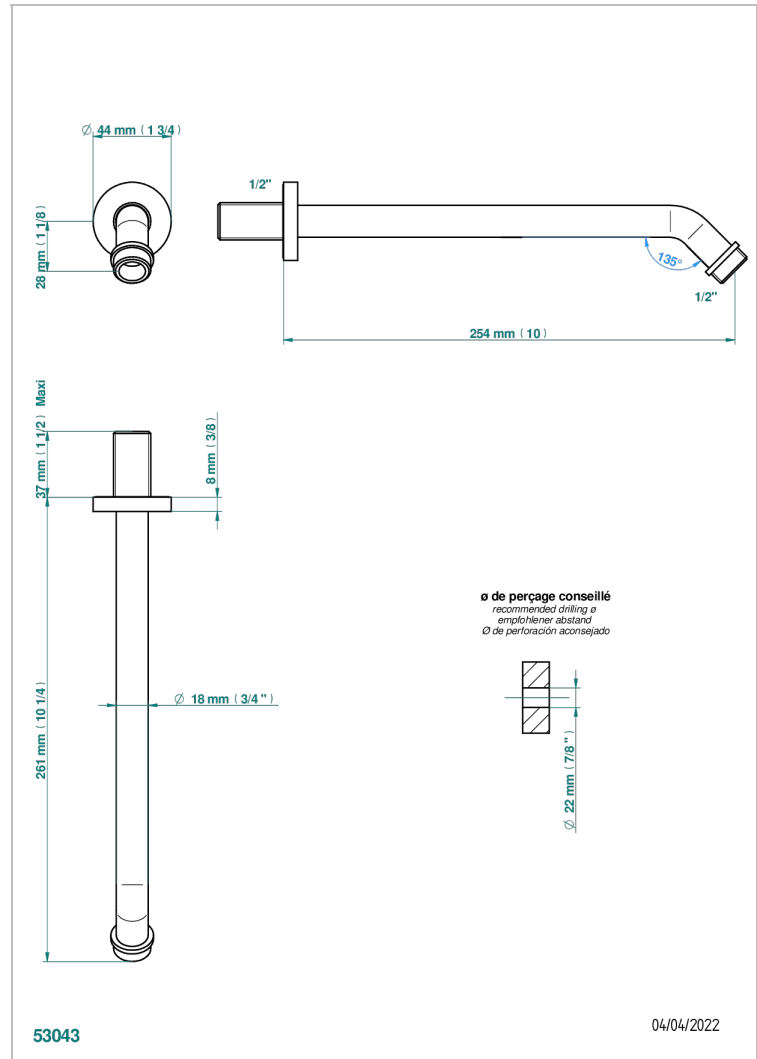

# METAMORPHOSE

G6A-84

Wall mounted shower arm 1/2", length: 250 mm, 45°

THG<sup>®</sup>  
PARIS

## CHARACTERISTIC

- Métamorphose
- Wall mounted shower arm 1/2", length: 250 mm, 45°