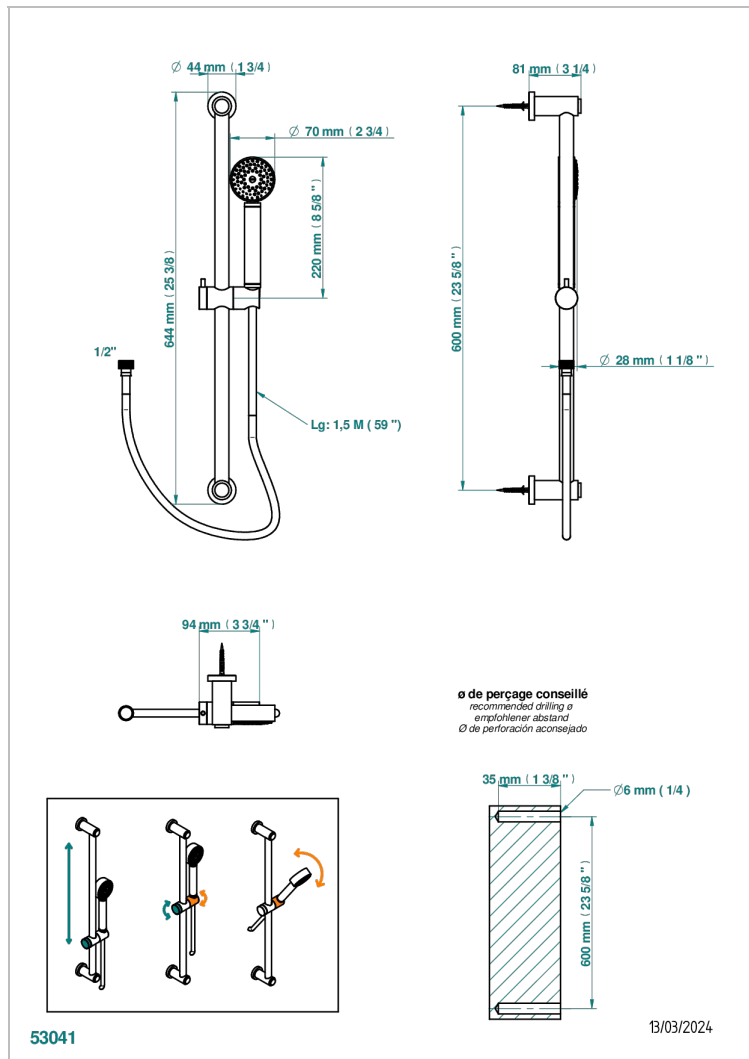

# BEYOND CRYSTAL - CHAMPAGNE CRYSTAL

U6J-58A

Wall mounted stylised handshower, 60 cm slidebar, hose and hook - no elbow

## CHARACTERISTIC

- Beyond Crystal - Champagne crystal
- Wall mounted stylised handshower, 60 cm slidebar, hose and hook - no elbow

## TECHNICAL SPECS

- Recommandé : 3 bars (max. 5 bars) - Advised : 43,5 psi (max. 72 psi)
- 9,5 l/min à 3 bars (2.5 gpm at 43.5 psi)