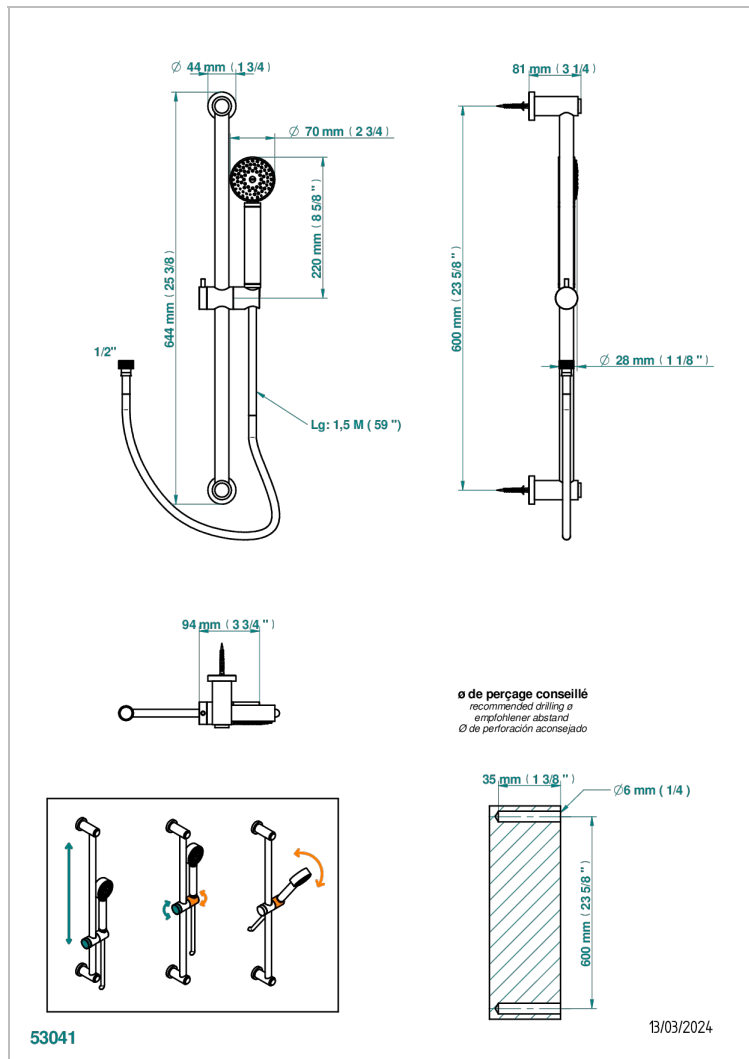

# BEYOND CRYSTAL - RED CRYSTAL

U6H-58A

Wall mounted stylised handshower, 60 cm slidebar, hose and hook - no elbow

## CHARACTERISTIC

- Beyond Crystal - Red crystal
- Wall mounted stylised handshower, 60 cm slidebar, hose and hook - no elbow

## TECHNICAL SPECS

- Recommandé : 3 bars (max. 5 bars) - Advised : 43,5 psi (max. 72 psi)
- 9,5 l/min à 3 bars (2.5 gpm at 43.5 psi)