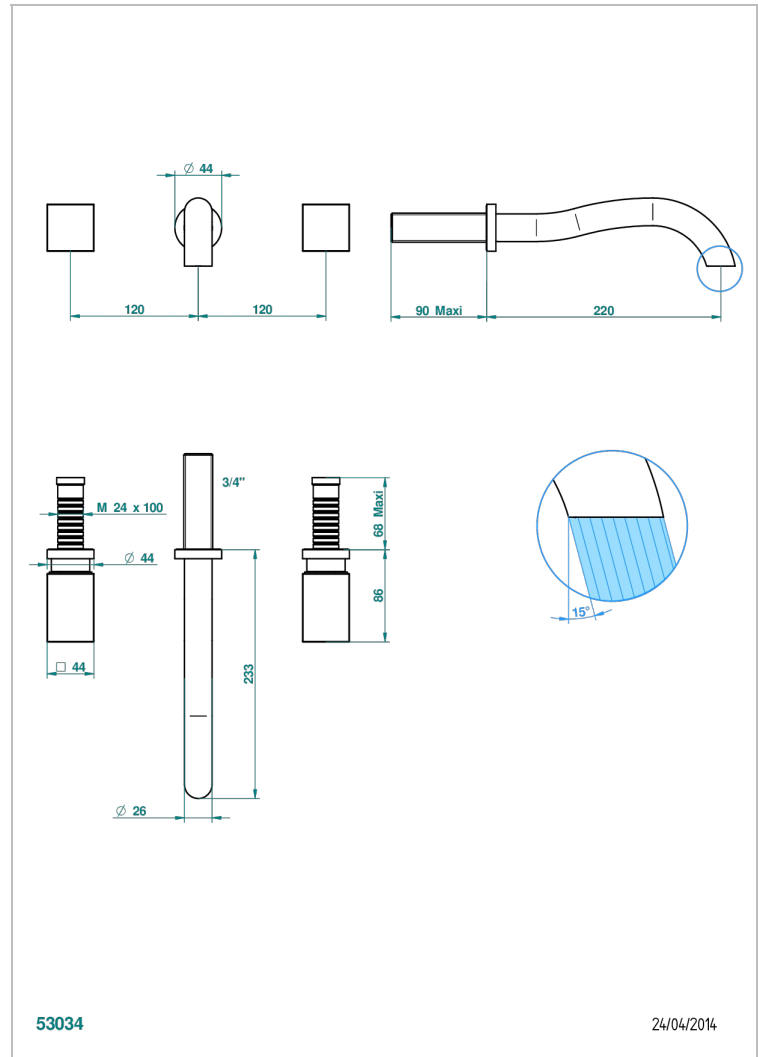

BEYOND CRYSTAL - AZUL CRISTAL

U6K-40SGB

Trim only for wall mounted 3-hole basin mixer

THG[®]
PARIS

CARACTERÍSTICAS

- Beyond Crystal - azul cristal
- Trim only for wall mounted 3-hole basin mixer

ESPECIFICACIONES TÉCNICAS

- Recommandé : 3 bars (max. 5 bars) - Advised : 43,5 psi (max. 72 psi)
- 8,3 l/min à 3 bars (2.2 gpm at 43.5 psi)

PRODUCTOS RELACIONADOS

- Ref. G00-40AC Rough parts for wall mounted 3 hole mixer, cross handle version
- Ref. G00-40AM Rough parts for wall mounted 3 hole mixer, lever handle version