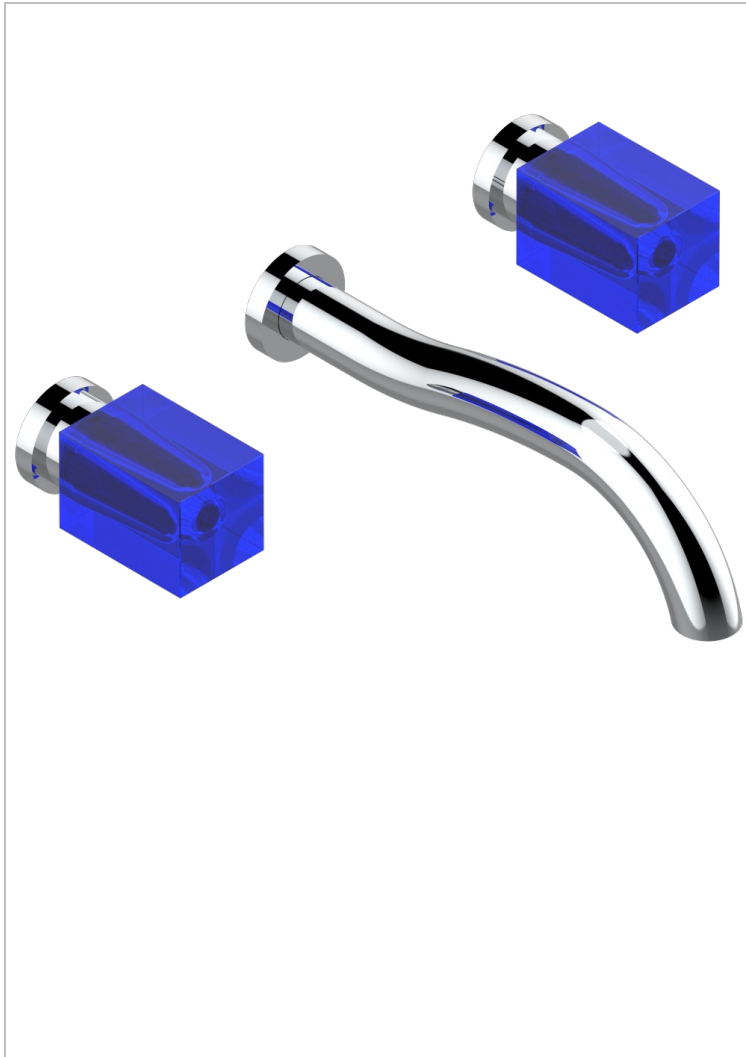

BEYOND CRYSTAL - AZUL CRISTAL

U6K-40SGB

Trim only for wall mounted 3-hole basin mixer

THG[®]
PARIS

CARACTERÍSTICAS

- Beyond Crystal - azul cristal
- Trim only for wall mounted 3-hole basin mixer

ESPECIFICACIONES TÉCNICAS

- Recommandé : 3 bars (max. 5 bars) - Advised : 43,5 psi (max. 72 psi)
- 8,3 l/min à 3 bars (2.2 gpm at 43.5 psi)

PRODUCTOS RELACIONADOS

- Ref. G00-40AC Rough parts for wall mounted 3 hole mixer, cross handle version
- Ref. G00-40AM Rough parts for wall mounted 3 hole mixer, lever handle version

ACABADOS DISPONIBLES

Cerámica negra mate - D30
Cromo - A02
Cromo / dorado - G02
Cromo mate - C02
Dorado - F01
Dorado mate - F07

Dorado pálido - F30
Dorado pálido mate (sin barniz) - F31
Níquel viejo - H28
Pvd blush - H62
Pvd blush mate - H60
Pvd color latón - H49