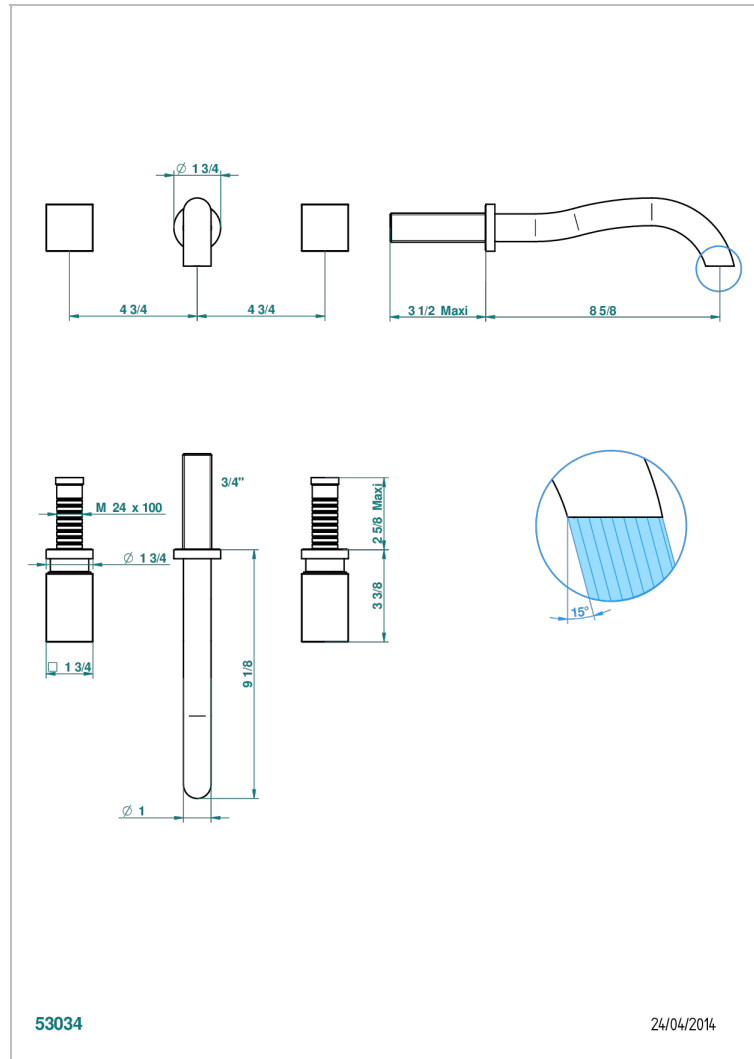

BEYOND CRYSTAL - AZUL CRISTAL

U6K-40SGB

Trim only for wall mounted 3-hole basin mixer

THG[®]
PARIS

CARACTERÍSTICAS

- Beyond Crystal - azul cristal
- Trim only for wall mounted 3-hole basin mixer

ESPECIFICACIONES TÉCNICAS

- Recommandé : 3 bars (max. 5 bars) - Advised : 43,5 psi (max. 72 psi)
- 8,3 l/min à 3 bars (2.2 gpm at 43.5 psi)

PRODUCTOS RELACIONADOS

- Ref. G00-40AC Rough parts for wall mounted 3 hole mixer, cross handle version
- Ref. G00-40AM Rough parts for wall mounted 3 hole mixer, lever handle version