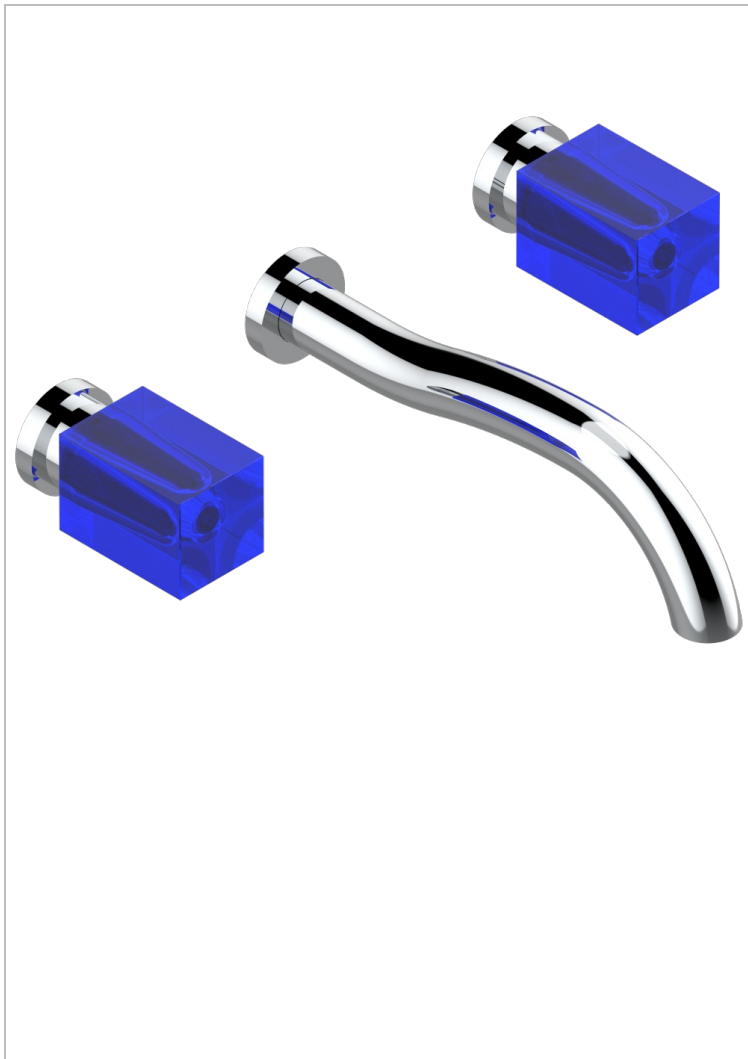

BEYOND CRYSTAL - AZUL CRISTAL

U6K-40SGB

Trim only for wall mounted 3-hole basin mixer

THG[®]
PARIS

CARACTERÍSTICAS

- Beyond Crystal - azul cristal
- Trim only for wall mounted 3-hole basin mixer

ESPECIFICACIONES TÉCNICAS

- Recommandé : 3 bars (max. 5 bars) - Advised : 43,5 psi (max. 72 psi)
- 8,3 l/min à 3 bars (2.2 gpm at 43.5 psi)

PRODUCTOS RELACIONADOS

- Ref. G00-40AC Rough parts for wall mounted 3 hole mixer, cross handle version
- Ref. G00-40AM Rough parts for wall mounted 3 hole mixer, lever handle version

ACABADOS DISPONIBLES

Cerámica negra mate - D30
Cromo - A02
Cromo / dorado - G02
Cromo mate - C02
Dorado - F01
Dorado mate - F07

Dorado pálido - F30
Dorado pálido mate (sin barniz) - F31
Níquel viejo - H28
Pvd blush - H62
Pvd blush mate - H60
Pvd color latón - H49