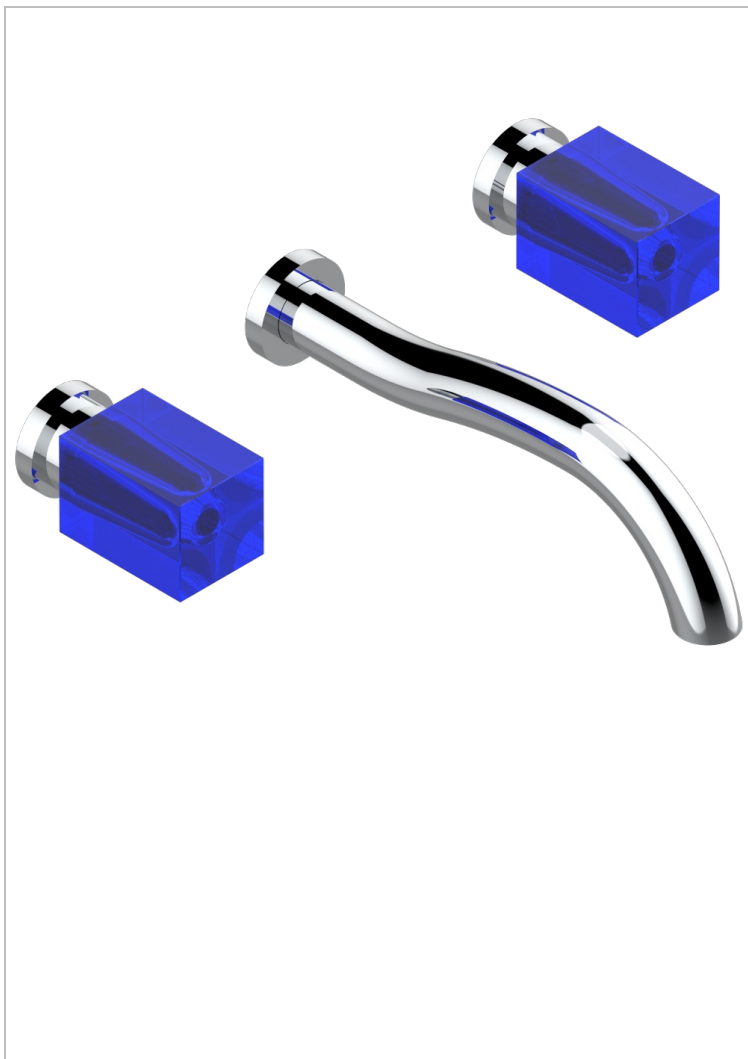

BEYOND CRYSTAL - AZUL CRISTAL

U6K-40SGB

Trim only for wall mounted 3-hole basin mixer

THG[®]
PARIS

CARACTERÍSTICAS

- Beyond Crystal - azul cristal
- Trim only for wall mounted 3-hole basin mixer

ESPECIFICACIONES TÉCNICAS

- Recommandé : 3 bars (max. 5 bars) - Advised : 43,5 psi (max. 72 psi)
- 8,3 l/min à 3 bars (2.2 gpm at 43.5 psi)

PRODUCTOS RELACIONADOS

- Ref. G00-40AC Rough parts for wall mounted 3 hole mixer, cross handle version
- Ref. G00-40AM Rough parts for wall mounted 3 hole mixer, lever handle version

ACABADOS DISPONIBLES

Cerámica negra mate - D30
Cromo - A02
Cromo / dorado - G02
Cromo mate - C02
Dorado - F01
Dorado mate - F07

Dorado pálido - F30
Dorado pálido mate (sin barniz) - F31
Níquel viejo - H28
Pvd blush - H62
Pvd blush mate - H60
Pvd color latón - H49